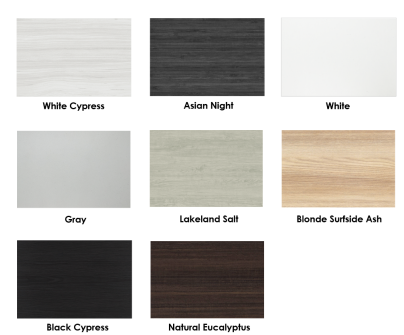

- Set of 2 inset power/data modules available for an upcharge
- Due to screen resolution and lighting variations color may look different in person from what you see in the image.

Also, you can call toll-free (888) 993-3757 to customize this table with another size, tabletop shape, base, or laminates available.

SKU: HAR-HEX.IR-46x93-DOU

GALLERY IMAGES

HARMONY
CONFERENCE SERIES

Electrical Module Placement
Base Style: T Base

Table Top Style: Hexagon

Laminate Options

Domestic Laminate Options

PRODUCT DESCRIPTION

The **Harmony Conference Table Series** offers this 8-person hexagon conference table. It measures approximately 8' in length, 4' in width, and the thickness of the tabletop is 1". It comfortably seats up to eight people depending upon the chairs you pick (chairs pictured not included).

Our **Harmony Series** features modern conference tables designed to look sleek and stylish for any boardroom or meeting room. Because our conference tables are commercial-grade and constructed from