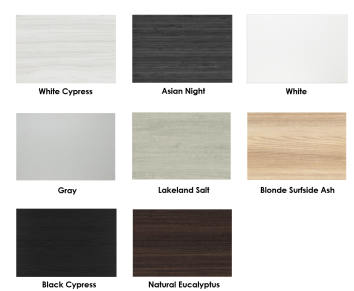

Laminate Options

Domestic Laminate Options

USA Made