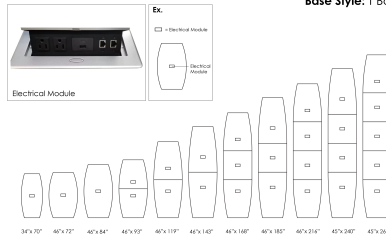

Table Top Style: Boat

- Set of 2 inset power/data modules available for an upcharge
- Due to screen resolution and lighting variations color may look different in person from what you see in the image.

Also, you can call toll-free (888) 993-3757 to customize this table with another size, tabletop shape, base, or laminates available.

SKU: HAR-BOT-46X93-T

GALLERY IMAGES

HARMONY CONFERENCE SERIES

Electrical Module Placement
Base Style: T Base