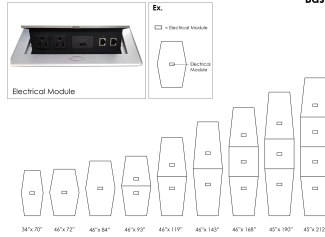

Table Top Style: Hexagon

- Set of 2 inset power/data modules available for an upcharge
- Due to screen resolution and lighting variations color may look different in person from what you see in the image.

Also, you can call toll-free (888) 993-3757 to customize this table with another size, tabletop shape, base, or laminates available.

SKU: HAR-HEX.IR-46x93-T

GALLERY IMAGES

HARMONY CONFERENCE SERIES

Electrical Module Placement
Base Style: T Base