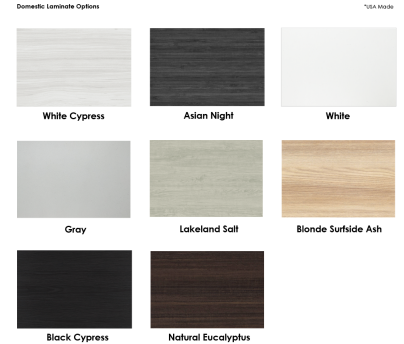

Laminate Options