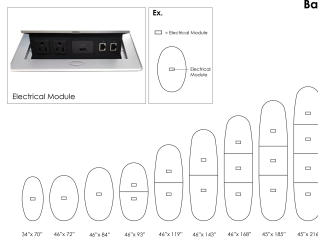

GALLERY IMAGES

HARMONY
CONFERENCE SERIES

Electrical Module Placement
Base Style: T Base

Table Top Style: Boval