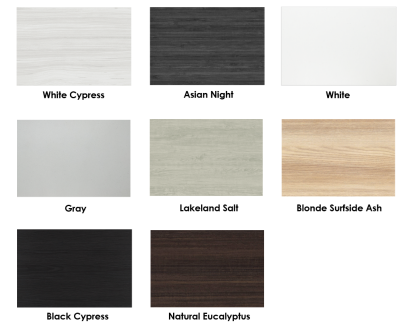

Laminate Options

Domestic Laminate Options

PRODUCT DESCRIPTION

The **Harmony Conference Table Series** offers this 6-person oval conference table. It measures approximately 8' in length, 4' in width, and the thickness of the tabletop is 1". It comfortably seats up to six people depending upon the chairs you pick (chairs pictured not included).

Our **Harmony Series** features modern conference tables designed to look sleek and stylish for any boardroom or meeting room. Because our conference tables are commercial-grade and constructed from