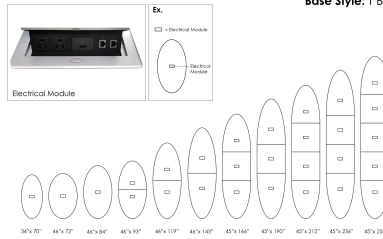

- Set of 2 inset power/data modules available for an upcharge
- Due to screen resolution and lighting variations color may look different in person from what you see in the image.

Also, you can call toll-free (888) 993-3757 to customize this table with another size, tabletop shape, base, or laminates available.

SKU: HAR-OVL-46x93-T

GALLERY IMAGES

HARMONY CONFERENCE SERIES

Electrical Module Placement Base Style: T Base

Table Top Style: Oval