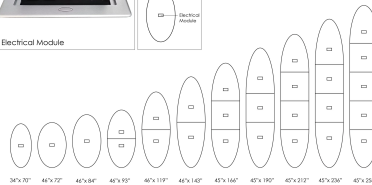

Electrical Module

Ex.

Table Top Style: Oval