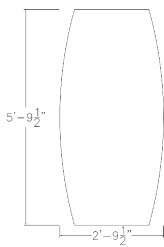

GALLERY IMAGES

PROFESSIONAL OFFICE
DESIGN SERVICES

Have questions about this product?

Call SKUTCHI Designs Inc. for a free, no-obligation consultation. We'll be happy to answer your questions

888-993-3757

PRODUCT DESCRIPTION

Buy our bestselling **Harmony Conference Series** tables at a drastically reduced price. *Please note: these items cannot be customized and are sold with the configuration/features described above.*

The **Harmony Conference Table Series** offers this 6-person boat shaped conference table. It features brushed silver T legs, and a boat shaped Maple laminate top. It measures approximately 6' in length, 3' in width, and the thickness of the tabletop is 1". It can comfortably seat up to six people depending upon the chairs you pick. The price on the page *includes shipping*. Additionally, you can call with any questions prior to ordering online. We'd be happy to assist you.

Showroom/demo tables featured are like brand new items. All tables have been inspected