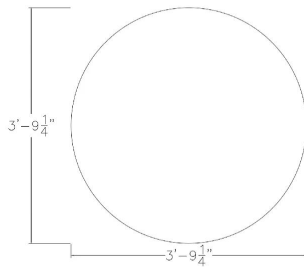

GALLERY IMAGES

PRODUCT DESCRIPTION

Buy our bestselling **Harmony Conference Series** tables at a drastically reduced price. *Please note: these items cannot be customized and are sold with the configuration/features described above.*

The [Harmony Conference Table Series](#) offers this 4-person round conference room table (42" diameter) with a Black Cypress surface laminate and a matte black square base. It measures approximately 42" in diameter, and the thickness of the tabletop is 1". It can comfortably seat up to four people depending upon the chairs you pick. The price on the page *includes shipping*. Additionally, you can call with any questions prior to ordering online. We'd be happy to assist you.

Showroom/demo tables featured are like brand new items. All tables have been inspected for visible, major defects, but minor imperfections may be possible. These items feature a fast turnaround time and