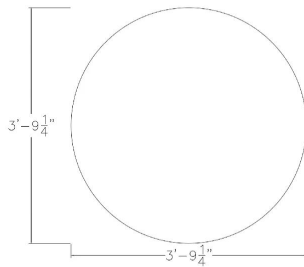

**HARMONY SERIES 4 PERSON ALL-BLACK ROUND MEETING TABLE | 42" ROUND TABLE
IN BLACK CYPRESS WITH BLACK SQUARE BASE | CLEARANCE**

~~\$771.58~~ \$519.33

- **Showroom/Demo model now available for purchase.** Item has been inspected for major defects; some minor imperfections are possible but unlikely.
- **Tabletop Dimensions:** 42"W x 42"D x 1"H
- **Features Include:**
 - Contemporary design with modern accents
 - Complemented with a matte black square base
 - Black Cypress laminate top
 - Coordinates with the **Sapphire Wall System** and **Sapphire Cubicle System** for a uniformed working environment

- Ships in 1-2 business days

SKU: CLR-HAR-RD-42-SQ.BK-U999ST19

GALLERY IMAGES

PRODUCT DESCRIPTION

Buy our bestselling **Harmony Conference Series** tables at a drastically reduced price. *Please note: these items cannot be customized and are sold with the configuration/features described above.*

The [Harmony Conference Table Series](#) offers this 4-person round conference room table (42" diameter) with a Black Cypress surface laminate and a matte black square base. It measures approximately 42" in diameter, and the thickness of the tabletop is 1". It can comfortably seat up to four people depending upon the chairs you pick. The price on the page *includes shipping*. Additionally, you can call with any questions prior to ordering online. We'd be happy to assist you.