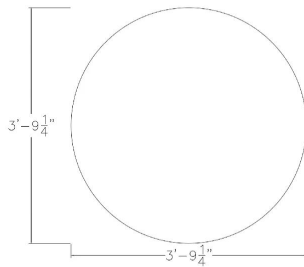

GALLERY IMAGES

PRODUCT DESCRIPTION

Buy our bestselling **Harmony Conference Series** tables at a drastically reduced price. *Please note: these items cannot be customized and are sold with the configuration/features described above.*

The [Harmony Conference Table Series](#) offers this 4-person round conference room table (42" diameter) with a Sea Salt surface laminate and a brushed silver square base. It measures approximately 42" in diameter, and the thickness of the tabletop is 1". It can comfortably seat up to four people depending upon the chairs you pick. The price on the page *includes shipping*. Additionally, you can call with any questions prior to ordering online. We'd be happy to assist you.

Showroom/demo tables featured are like brand new items. All tables have been inspected for visible, major defects, but minor imperfections may be possible. These items feature a fast turnaround time and