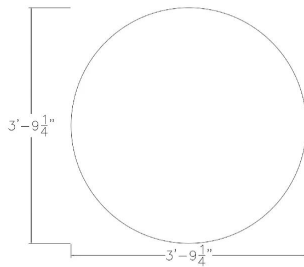

GALLERY IMAGES

PRODUCT DESCRIPTION

Buy our bestselling **Harmony Conference Series** tables at a drastically reduced price. *Please note: these items cannot be customized and are sold with the configuration/features described above.*

The **Harmony Conference Table Series** offers this 4-person round conference room table (42" diameter) with a White surface laminate and a brushed silver square base. It measures approximately 42" in diameter, and the thickness of the tabletop is 1". It can comfortably seat up to four people depending upon the chairs you pick. The price on the page *includes shipping*. Additionally, you can call with any questions prior to ordering online. We'd be happy to assist you.

Showroom/demo tables featured are like brand new items. All tables have been inspected for visible, major defects, but minor imperfections may be possible. These items feature a fast turnaround time and