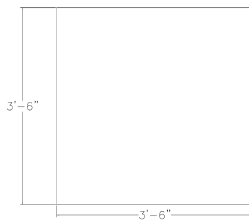

GALLERY IMAGES

PRODUCT DESCRIPTION

Buy our bestselling **Harmony Conference Series** tables at a drastically reduced price. *Please note: these items cannot be customized and are sold with the configuration/features described above.*

The [Harmony Conference Table Series](#) offers this 4-person square conference table (42" square) with a Sea Salt surface laminate and a brushed silver square base. It measures approximately 42" in length, 42" in width, and the thickness of the tabletop is 1". It can comfortably seat up to four people depending upon the chairs you pick. The price on the page *includes shipping*. Additionally, you can call with any questions prior to ordering online. We'd be happy to assist you.

Showroom/demo tables featured are like brand new items. All tables have been inspected for visible, major defects, but minor imperfections may be possible. These items feature a fast turnaround time and