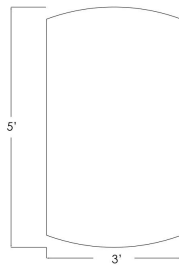

GALLERY IMAGES

PRODUCT DESCRIPTION

Buy our bestselling **Harmony Conference Series** tables at a drastically reduced price. *Please note: these items cannot be customized and are sold with the configuration/features described above.*

The [Harmony Conference Table Series](#) offers this 6-person arc-rectangle conference table with a Black Oak surface laminate and a brushed silver double post base. It measures approximately 34" in width, 60" in length, and the thickness of the tabletop is 1". It can comfortably seat up to six people depending upon the chairs you pick.

The price on the page *includes shipping*. Additionally, you can call with any questions prior to ordering online. We'd be happy to assist you.