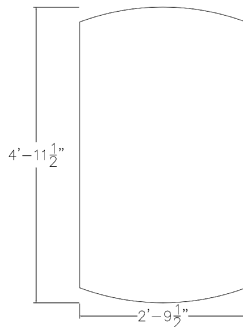

GALLERY IMAGES

PRODUCT DESCRIPTION

Buy our bestselling **Harmony Conference Series** tables at a drastically reduced price. *Please note: these items cannot be customized and are sold with the configuration/features described above.*

The [Harmony Conference Table Series](#) offers this 6-person arc-rectangle conference table with a Black Oak surface laminate and a brushed silver double post base. It measures approximately 34" in width, 60" in length, and the thickness of the tabletop is 1". It can comfortably seat up to six people depending upon the chairs you pick.

The price on the page *includes shipping*. Additionally, you can call with any questions prior to ordering online. We'd be happy to assist you.