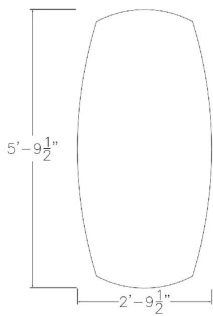

uniformed working environment

- Ships in 1-2 business days

SKU: CLR-HAR-ABOT-34X70-DOU-XD1026-ELEC

GALLERY IMAGES

PRODUCT DESCRIPTION

Buy our bestselling **Harmony Conference Series** tables at a drastically reduced price.
Please note: these items cannot be customized and are sold with the configuration/features described above.

The **Harmony Conference Table Series** offers this 6-person arc boat conference table. It features a brushed silver metal base, and an arc-boat shaped Sea Salt laminate top. It measures approximately 6' in length, 3' in width, and the thickness of the tabletop is 1". It can comfortably seat up to six people depending upon the chairs you pick.
USB/Electrical module with 1 AC outlet, 2 USB ports and 1 RJ data port.