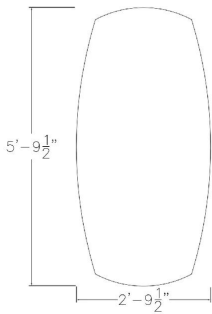

GALLERY IMAGES

PRODUCT DESCRIPTION

Buy our bestselling **Harmony Conference Series** tables at a drastically reduced price.
Please note: these items cannot be customized and are sold with the configuration/features described above.

The **Harmony Conference Table Series** offers this 6-person arc boat conference table. It features a brushed silver metal base, and an arc-boat shaped Sea Salt laminate top. It measures approximately 6' in length, 3' in width, and the thickness of the tabletop is 1". It can comfortably seat up to six people depending upon the chairs you pick.
USB/Electrical module with 1 AC outlet, 2 USB ports and 1 RJ data port.