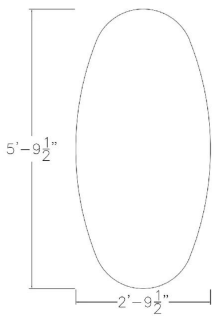

uniformed working environment

- Ships in 1-2 business days

SKU: CLR-HAR-OVL-34X70-DOU-XD21-ELEC

GALLERY IMAGES

PRODUCT DESCRIPTION

Buy our bestselling **Harmony Conference Series** tables at a drastically reduced price. *Please note: these items cannot be customized and are sold with the configuration/features described above.*

The **Harmony Conference Table Series** offers this 6-person conference table. It features a brushed silver metal base, and an oval-shaped Driftwood laminate top. It measures approximately 6' in length, 3' in width, and the thickness of the tabletop is 1". It can comfortably seat up to six people depending upon the chairs you pick. USB/Electrical module with 1 AC outlet, 2 USB ports and 1 RJ data port.