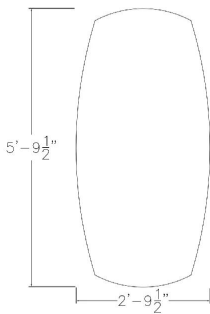

GALLERY IMAGES

PRODUCT DESCRIPTION

Buy our bestselling **Harmony Conference Series** tables at a drastically reduced price.
Please note: these items cannot be customized and are sold with the configuration/features described above.

The **Harmony Conference Table Series** offers this 6-person arc boat conference table. It features a brushed silver metal base, and an arc-boat shaped Light Gray laminate top. It measures approximately 6' in length, 3' in width, and the thickness of the tabletop is 1". It can comfortably seat up to six people depending upon the chairs you pick. The price on the page *includes shipping*. Additionally, you can call with any questions prior to ordering online. We'd be happy to assist you.

Showroom/demo tables featured are like brand new items. All tables have been inspected