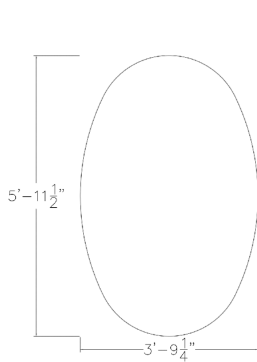

RJ data ports

- Coordinates with the [Sapphire Wall System](#) and [Sapphire Cubicle System](#) for a uniformed working environment

- Ships in 1-2 business days

SKU: CLR-HAR-BOVL-46X72-DOU-XD01-ELEC

GALLERY IMAGES

PROFESSIONAL OFFICE
DESIGN SERVICES

Have questions about this product?

Call SKUTCHI Designs Inc. for a free, no-obligation consultation. We'll be happy to answer your questions

888-993-3757

PRODUCT DESCRIPTION

Buy our bestselling **Harmony Conference Series** tables at a drastically reduced price.

Please note: these items cannot be customized and are sold with the configuration/features described above.

The **Harmony Conference Table Series** offers this 6-person conference table. It features a brushed silver metal base, and a boval-shaped Light Gray laminate top. It measures approximately 6' in length, 4' in width, and the thickness of the tabletop is 1". It can comfortably seat up to six people depending upon the chairs you pick. Also features