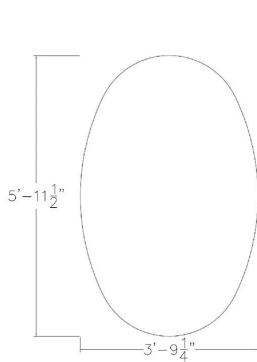

RJ data ports

- Coordinates with the [Sapphire Wall System](#) and [Sapphire Cubicle System](#) for a uniformed working environment

- Ships in 1-2 business days

SKU: CLR-HAR-BOVL-46X72-DOU-XD01-ELEC

GALLERY IMAGES

PROFESSIONAL OFFICE
DESIGN SERVICES

Have questions about this product?

Call SKUTCHI Designs Inc. for a free, no-obligation consultation. We'll be happy to answer your questions

888-993-3757

PRODUCT DESCRIPTION

Buy our bestselling **Harmony Conference Series** tables at a drastically reduced price.

Please note: these items cannot be customized and are sold with the configuration/features described above.

The **Harmony Conference Table Series** offers this 6-person conference table. It features a brushed silver metal base, and a boval-shaped Light Gray laminate top. It measures approximately 6' in length, 4' in width, and the thickness of the tabletop is 1". It can comfortably seat up to six people depending upon the chairs you pick. Also features