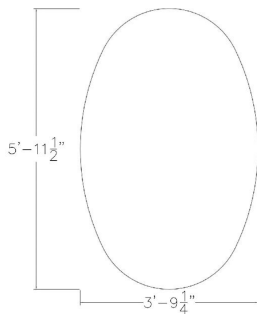

HARMONY SERIES 6X4 BOVAL SHAPED CONFERENCE TABLE WITH POWER AND DATA MODULE | 6 PERSON TABLE IN WHITE WITH SQUARE METAL BASE | FACTORY SALE

~~\$1,702.01~~ \$1,145.59

- **Showroom/Demo model now available for purchase.** Item has been inspected for major defects; some minor imperfections are possible but unlikely.
- **Table Top Dimensions:**?71.5"W x 45.5"D x 1"H
- **Features Include:**
 - Contemporary design with modern accents?
 - Complemented with brushed silver metal base
 - White laminate top
 - USB/Electrical module with 2 AC outlets, 1 USB-A and 1 USB-C port, and 2 RJ data ports

- Coordinates with the [Sapphire Wall System](#) and [Sapphire Cubicle System](#) for a uniformed working environment
- Ships in 1-2 business days

SKU: CLR-HAR-BOVL-46X72-DOU-XD09-ELEC

GALLERY IMAGES

PROFESSIONAL OFFICE
DESIGN SERVICES

The **Harmony Conference Table Series** offers this 6-person conference table. It features a brushed silver metal base, and a boval-shaped White laminate top. It measures approximately 6' in length, 4' in width, and the thickness of the tabletop is 1". It can comfortably seat up to six people depending upon the chairs you pick. Also features a USB/Electrical module with 2 AC outlets, 1 USB-A and 1 USB-C port, and 2 RJ data ports.