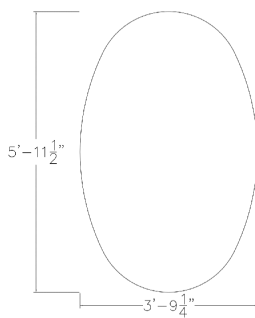

- Ships in 1-2 business days

SKU: CLR-HAR-BOVL-46X72-DOU-XD21

GALLERY IMAGES

PRODUCT DESCRIPTION

Buy our bestselling **Harmony Conference Series** tables at a drastically reduced price. *Please note: these items cannot be customized and are sold with the configuration/features described above.*

The **Harmony Conference Table Series** offers this 6-person conference table. It features a brushed silver metal base, and a boval-shaped Driftwood laminate top. It measures approximately 6' in length, 4' in width, and the thickness of the tabletop is 1". It can comfortably seat up to six people depending upon the chairs you pick.

The price on the page *includes shipping*. Additionally, you can call with any questions prior to ordering online. We'd be happy to assist you.