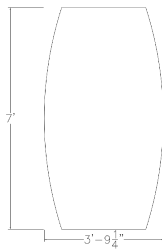

GALLERY IMAGES

PRODUCT DESCRIPTION

Buy our bestselling **Harmony Conference Series** tables at a drastically reduced price. *Please note: these items cannot be customized and are sold with the configuration/features described above.*

The **Harmony Conference Table Series** offers this 8-person boat conference table. It features silver post legs, and a boat-shaped Sea Salt laminate top. It measures approximately 7' in length, 4' in width, and the thickness of the tabletop is 1". It can comfortably seat up to eight people depending upon the chairs you pick. The price on the page *includes shipping*. Additionally, you can call with any questions prior to ordering online. We'd be happy to assist you.

Showroom/demo tables featured are like brand new items. All tables have been inspected