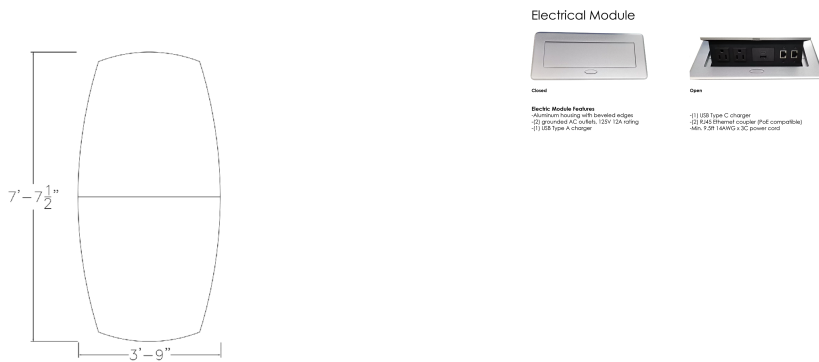

HARMONY SERIES 8 PERSON ARC BOAT SHAPED CONFERENCE TABLE WITH POWER AND DATA | 8' TABLE IN WHITE | FACTORY CLEARANCE

~~\$2,837.05~~ \$1,909.55

- **Showroom/Demo model now available for purchase.** Item has been inspected for major defects; some minor imperfections are possible but unlikely.
- **Table Top Dimensions:** 91.5"W x 45"D x 1"H
- **Features Include:**
 - Contemporary design with modern accents?
 - Complemented with brushed silver metal bases
 - White laminate top
 - Includes 2 (two) electrical module inserts with 2 AC outlets, 1 USB-A and 1 USB-C port, and 2 RJ data ports

- Coordinates with the [Sapphire Wall System](#) and [Sapphire Cubicle System](#) for a uniformed working environment
- Ships in 1-2 business days

SKU: CLR-HAR-ABOT-46X93-DOU-XD09-ELEC

GALLERY IMAGES

**PROFESSIONAL OFFICE
DESIGN SERVICES**

The **Harmony Conference Table Series** offers this 8-person arc boat conference table. It features brushed silver metal bases, and an arc-boat shaped White laminate top. It measures approximately 8' in length, 4' in width, and the thickness of the tabletop is 1". It can comfortably seat up to eight people depending upon the chairs you pick. Additionally, features a set of 2 (two) USB/Electrical modules with 2 AC outlets, 1 USB-A