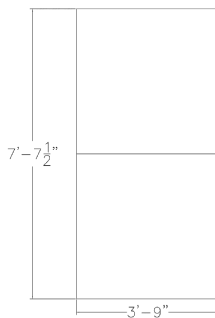

HARMONY SERIES 8 PERSON RECTANGULAR CONFERENCE TABLE | 8' TABLE IN ASIAN NIGHT | FACTORY CLEARANCE

~~\$2,586.27~~ \$1,740.76

- **Showroom/Demo model now available for purchase.** Item has been inspected for major defects; some minor imperfections are possible but unlikely.
- **Table Top Dimensions:** 91.5"W x 45"D x 1"H
- **Features Include:**
 - Contemporary design with modern accents
 - Complemented with brushed silver metal bases
 - White laminate top
 - Coordinates with the [Sapphire Wall System](#) and [Sapphire Cubicle System](#) for a uniformed working environment

Skutchi Designs, Inc.

(888) 993-3757
sales@skutchi.com

- Ships in 1-2 business days

SKU: CLR-HAR-REC-48X95-DOU-XD09

GALLERY IMAGES

PRODUCT DESCRIPTION

Buy our bestselling **Harmony Conference Series** tables at a drastically reduced price. *Please note: these items cannot be customized and are sold with the configuration/features described above.*

The **Harmony Conference Table Series** offers this 8-person conference table. It features brushed silver metal bases, and a rectangular Asian Night laminate top. It measures approximately 8' in length, 4' in width, and the thickness of the tabletop is 1". It can comfortably seat up to eight people depending upon the chairs you pick.