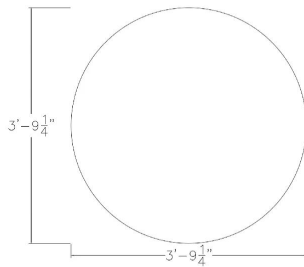

GALLERY IMAGES

PRODUCT DESCRIPTION

Buy our bestselling **Harmony Conference Series** tables at a drastically reduced price. *Please note: these items cannot be customized and are sold with the configuration/features described above.*

The [Harmony Conference Table Series](#) offers this 4-person round conference room table (46" diameter) with a Driftwood surface laminate and a brushed silver square base. It measures approximately 46" in diameter, and the thickness of the tabletop is 1". It can comfortably seat up to four people depending upon the chairs you pick. The price on the page *includes shipping*. Additionally, you can call with any questions prior to ordering online. We'd be happy to assist you.

Showroom/demo tables featured are like brand new items. All tables have been inspected for visible, major defects, but minor imperfections may be possible. These items feature a fast turnaround time and