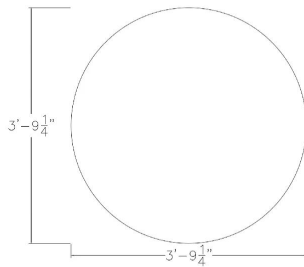

GALLERY IMAGES

PRODUCT DESCRIPTION

Buy our bestselling **Harmony Conference Series** tables at a drastically reduced price. *Please note: these items cannot be customized and are sold with the configuration/features described above.*

The [Harmony Conference Table Series](#) offers this 4-person round conference room table (46" diameter) with a White surface laminate and a brushed silver square base. It measures approximately 46" in diameter, and the thickness of the tabletop is 1". It can comfortably seat up to four people depending upon the chairs you pick. The price on the page *includes shipping*. Additionally, you can call with any questions prior to ordering online. We'd be happy to assist you.

Showroom/demo tables featured are like brand new items. All tables have been inspected for visible, major defects, but minor imperfections may be possible. These items feature a fast turnaround time and