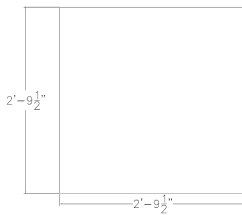

GALLERY IMAGES

PRODUCT DESCRIPTION

Buy our bestselling **Harmony Conference Series** tables at a drastically reduced price. *Please note: these items cannot be customized and are sold with the configuration/features described above.*

The [Harmony Conference Table Series](#) offers this 4-person square meeting table (34" square) with a Driftwood surface laminate and a brushed silver square base. It measures approximately 34" in length, 34" in width, and the thickness of the tabletop is 1". It can comfortably seat up to four people depending upon the chairs you pick. The price on the page *includes shipping*. Additionally, you can call with any questions prior to ordering online. We'd be happy to assist you.

Showroom/demo tables featured are like brand new items. All tables have been inspected for visible, major defects, but minor imperfections may be possible. These items feature a fast turnaround time and