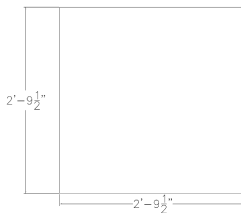

GALLERY IMAGES

PRODUCT DESCRIPTION

Buy our bestselling **Harmony Conference Series** tables at a drastically reduced price. *Please note: these items cannot be customized and are sold with the configuration/features described above.*

The [Harmony Conference Table Series](#) offers this 4-person square meeting table (34" square) with a Maple surface laminate and a brushed silver square base. It measures approximately 34" in length, 34" in width, and the thickness of the tabletop is 1". It can comfortably seat up to four people depending upon the chairs you pick. The price on the page *includes shipping*. Additionally, you can call with any questions prior to ordering online. We'd be happy to assist you.

Showroom/demo tables featured are like brand new items. All tables have been inspected for visible, major defects, but minor imperfections may be possible. These items feature a fast turnaround time and