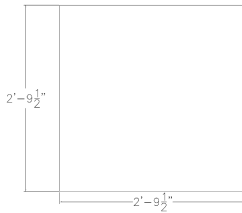

GALLERY IMAGES

PRODUCT DESCRIPTION

Buy our bestselling **Harmony Conference Series** tables at a drastically reduced price. *Please note: these items cannot be customized and are sold with the configuration/features described above.*

The [Harmony Conference Table Series](#) offers this 4-person square meeting table (34" square) with a Maple surface laminate and a brushed silver square base. It measures approximately 34" in length, 34" in width, and the thickness of the tabletop is 1". It can comfortably seat up to four people depending upon the chairs you pick. The price on the page *includes shipping*. Additionally, you can call with any questions prior to ordering online. We'd be happy to assist you.

Showroom/demo tables featured are like brand new items. All tables have been inspected for visible, major defects, but minor imperfections may be possible. These items feature a fast turnaround time and