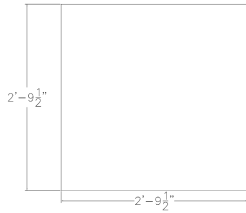

GALLERY IMAGES

PROFESSIONAL OFFICE DESIGN SERVICES

Have questions about this product?

Call SKUTCHI Designs Inc. for a free, no-obligation consultation. We'll be happy to answer your questions

888-993-3757

PRODUCT DESCRIPTION

The [Harmony Conference Table Series](#) offers this 4-person square meeting table (34" square) in 9 laminate surface colors and black or silver square post legs. It measures approximately 34" in length, 34" in width, and the thickness of the tabletop is 1". It can comfortably seat up to four people depending upon the chairs you pick. The price on the page *includes shipping*. Additionally, you can call with any questions prior to ordering online. We'd be happy to assist you.