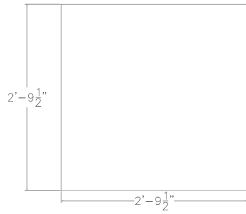

GALLERY IMAGES

PROFESSIONAL OFFICE DESIGN SERVICES

Have questions about this product?

Call SKUTCHI Designs Inc. for a free, no-obligation consultation. We'll be happy to answer your questions

888-993-3757

PRODUCT DESCRIPTION

The [Harmony Conference Table Series](#) offers this 4-person square meeting table (34" square) in 9 laminate surface colors and black or silver square post legs. It measures approximately 34" in length, 34" in width, and the thickness of the tabletop is 1". It can comfortably seat up to four people depending upon the chairs you pick. The price on the page *includes shipping*. Additionally, you can call with any questions prior to ordering online. We'd be happy to assist you.