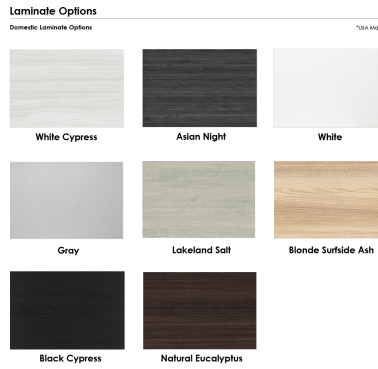

HARMONY SERIES SMALL SQUARE TABLE 34" | 3FT MEETING ROOM TABLE WITH BLACK SQUARE POST LEGS

\$928.88

- **Tabletop Dimensions:** 34"W x 34"D x 1"H
- **Features Include:**
 - Contemporary design with modern accents
 - Complemented with your choice of black or silver 3" square post legs
 - Available in 8 QuickShip Laminates
 - Coordinates with the **Sapphire Wall System** and **Sapphire Cubicle System** for a uniformed working environment
- Due to screen resolution and lighting variations color may look different in person from what you see in the image.

Skutchi Designs, Inc.

(888) 993-3757
sales@skutchi.com

SKU: HAR-SQ-34-SPTT

GALLERY IMAGES

PROFESSIONAL OFFICE DESIGN SERVICES

Have questions about this product?

Call SKUTCHI Designs Inc. for a free, no-obligation consultation. We'll be happy to answer your questions

888-993-3757

PRODUCT DESCRIPTION

The [Harmony Conference Table Series](#) offers this 4-person square meeting table (34" square) in 9 laminate surface colors and black or silver square post legs. It measures approximately 34" in length, 34" in width, and the thickness of the tabletop is 1". It can comfortably seat up to four people depending upon the chairs you pick. The price on the page *includes shipping*. Additionally, you can call with any questions prior to ordering online. We'd be happy to assist you.