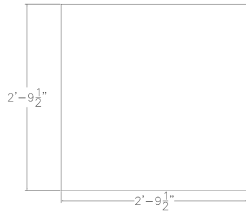

GALLERY IMAGES

PROFESSIONAL OFFICE DESIGN SERVICES

Have questions about this product?

Call SKUTCHI Designs Inc. for a free, no-obligation consultation. We'll be happy to answer your questions

888-993-3757

PRODUCT DESCRIPTION

The [Harmony Conference Table Series](#) offers this 4-person square meeting table (42" square) with 9 laminate surface colors available with black or silver square post legs. It measures approximately 42" in length, 42" in width, and the thickness of the tabletop is 1". It can comfortably seat up to four people depending upon the chairs you pick. The price on the page *includes shipping*. Additionally, you can call with any questions prior to ordering online. We'd be happy to assist you.