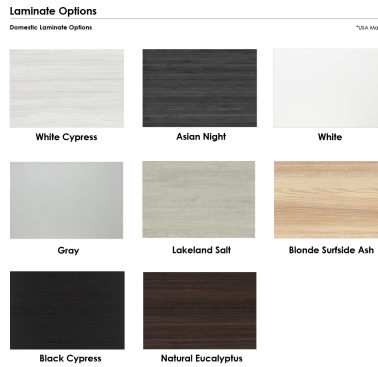

HARMONY SERIES SMALL SQUARE TABLE 42" | 3.5 FT MEETING ROOM TABLE WITH SQUARE POST LEGS

\$1,008.26

- **Tabletop Dimensions:**42"W x 42"D x 1"H
- **Features Include:**
 - Contemporary design with modern accents
 - Complemented with your choice of black or silver 3" square post legs
 - Available in 8 QuickShip Laminates
 - Coordinates with the **Sapphire Wall System** and **Sapphire Cubicle System** for a uniformed working environment
- Due to screen resolution and lighting variations color may look different in person from what you see in the image.

Skutchi Designs, Inc.

(888) 993-3757
sales@skutchi.com

SKU: HAR-SQ-42-SPTT

GALLERY IMAGES

PROFESSIONAL OFFICE DESIGN SERVICES

Have questions about this product?

Call SKUTCHI Designs Inc. for a free, no-obligation consultation. We'll be happy to answer your questions

888-993-3757

PRODUCT DESCRIPTION

The [Harmony Conference Table Series](#) offers this 4-person square meeting table (42" square) with 9 laminate surface colors available with black or silver square post legs. It measures approximately 42" in length, 42" in width, and the thickness of the tabletop is 1". It can comfortably seat up to four people depending upon the chairs you pick. The price on the page *includes shipping*. Additionally, you can call with any questions prior to ordering online. We'd be happy to assist you.