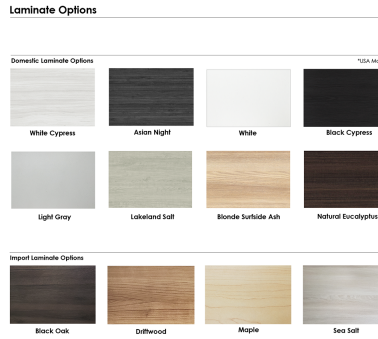

Skutchi Designs, Inc.

(888) 993-3757
sales@skutchi.com

SKU: HAR-SQ-46-SPTT

GALLERY IMAGES

PROFESSIONAL OFFICE DESIGN SERVICES

Have questions about this product?

Call SKUTCHI Designs Inc. for a free, no-obligation consultation. We'll be happy to answer your questions

888-993-3757

PRODUCT DESCRIPTION

The [Harmony Conference Table Series](#) offers this 4-person square meeting table (46" square) with 9 laminate surface colors available with black or silver square post legs. It measures approximately 45" in length, 45" in width, and the thickness of the tabletop is 1". It can comfortably seat up to four people depending upon the chairs you pick. The price on the page *includes shipping*. Additionally, you can call with any questions prior to ordering online. We'd be happy to assist you.