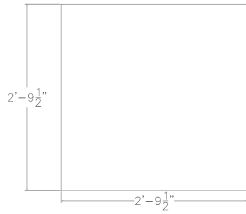

GALLERY IMAGES

PROFESSIONAL OFFICE DESIGN SERVICES

Have questions about this product?

Call SKUTCHI Designs Inc. for a free, no-obligation consultation. We'll be happy to answer your questions

888-993-3757

PRODUCT DESCRIPTION

The [Harmony Conference Table Series](#) offers this 4-person square meeting table (46" square) with 9 laminate surface colors available with black or silver square post legs. It measures approximately 45" in length, 45" in width, and the thickness of the tabletop is 1". It can comfortably seat up to four people depending upon the chairs you pick. The price on the page *includes shipping*. Additionally, you can call with any questions prior to ordering online. We'd be happy to assist you.