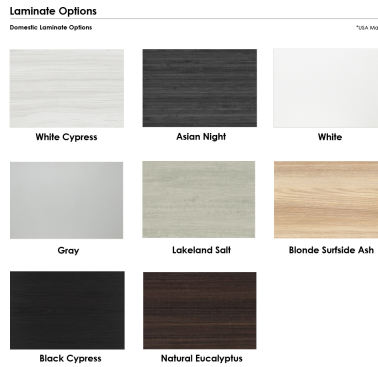

Skutchi Designs, Inc.

(888) 993-3757
sales@skutchi.com

SKU: HAR-SQ-46-SPTT

GALLERY IMAGES

PROFESSIONAL OFFICE DESIGN SERVICES

Have questions about this product?

Call SKUTCHI Designs Inc. for a free, no-obligation consultation. We'll be happy to answer your questions

888-993-3757

PRODUCT DESCRIPTION

The [Harmony Conference Table Series](#) offers this 4-person square meeting table (46" square) with 9 laminate surface colors available with black or silver square post legs. It measures approximately 45" in length, 45" in width, and the thickness of the tabletop is 1". It can comfortably seat up to four people depending upon the chairs you pick. The price on the page *includes shipping*. Additionally, you can call with any questions prior to ordering online. We'd be happy to assist you.