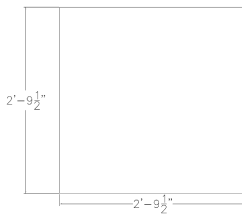

GALLERY IMAGES

PRODUCT DESCRIPTION

Buy our bestselling **Harmony Conference Series** tables at a drastically reduced price. *Please note: these items cannot be customized and are sold with the configuration/features described above.*

The [Harmony Conference Table Series](#) offers this 4-person square meeting table (34" square) with an Asian Night surface laminate and silver post legs. It measures approximately 34" in length, 34" in width, and the thickness of the tabletop is 1". It can comfortably seat up to four people depending upon the chairs you pick. The price on the page *includes shipping*. Additionally, you can call with any questions prior to ordering online. We'd be happy to assist you.

Showroom/demo tables featured are like brand new items. All tables have been inspected for visible, major defects, but minor imperfections may be possible. These items feature a fast turnaround time and