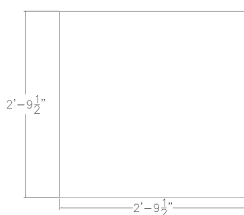

GALLERY IMAGES

PRODUCT DESCRIPTION

Buy our bestselling **Harmony Conference Series** tables at a drastically reduced price. *Please note: these items cannot be customized and are sold with the configuration/features described above.*

The [Harmony Conference Table Series](#) offers this 4-person square meeting table (34" square) with an Asian Night surface laminate and silver post legs. It measures approximately 34" in length, 34" in width, and the thickness of the tabletop is 1". It can comfortably seat up to four people depending upon the chairs you pick. The price on the page *includes shipping*. Additionally, you can call with any questions prior to ordering online. We'd be happy to assist you.

Showroom/demo tables featured are like brand new items. All tables have been inspected for visible, major defects, but minor imperfections may be possible. These items feature a fast turnaround time and