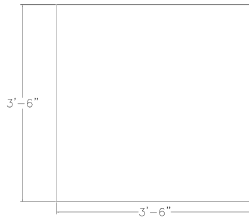

GALLERY IMAGES

PRODUCT DESCRIPTION

Buy our bestselling **Harmony Conference Series** tables at a drastically reduced price. *Please note: these items cannot be customized and are sold with the configuration/features described above.*

The [Harmony Conference Table Series](#) offers this 4-person square conference table (42" square) with a Black Cypress surface laminate and a matte black square base. It measures approximately 42" in length, 42" in width, and the thickness of the tabletop is 1". It can comfortably seat up to four people depending upon the chairs you pick. The price on the page *includes shipping*. Additionally, you can call with any questions prior to ordering online. We'd be happy to assist you.

Showroom/demo tables featured are like brand new items. All tables have been inspected for visible,