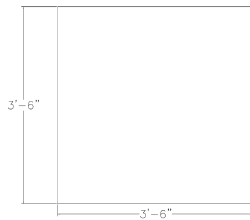

**HARMONY SERIES SQUARE MEETING ROOM TABLE IN BLACK CYPRESS | 42"
CONFERENCE TABLE WITH SQUARE METAL BASE | OVERSTOCK SALE**

~~\$771.58~~ **\$519.33**

- **Showroom/Demo model now available for purchase.** Item has been inspected for major defects; some minor imperfections are possible but unlikely.
- **Tabletop Dimensions:** 41.5"W x 41.5"D x 1"H
- **Table Legs:** 3"W x 3"D x 28"H
- **Features Include:**
 - Contemporary design with modern accents
 - Complemented with brushed metal square base
 - Black Cypress laminate top
 - Coordinates with the **Sapphire Wall System** and **Sapphire Cubicle System** for a

Skutchi Designs, Inc.

(888) 993-3757
sales@skutchi.com

uniformed working environment

- Ships in 1-2 business days

SKU: CLR-HAR-SQ-42-SQ-BLKCYPRESS

GALLERY IMAGES

PRODUCT DESCRIPTION

Buy our bestselling **Harmony Conference Series** tables at a drastically reduced price. *Please note: these items cannot be customized and are sold with the configuration/features described above.*

The [Harmony Conference Table Series](#) offers this 4-person square conference table (42" square) with a Black Cypress surface laminate and a brushed silver square base. It measures approximately 42" in length, 42" in width, and the thickness of the tabletop is 1". It can comfortably seat up to four people depending upon the chairs you pick. The price on the page *includes shipping*. Additionally, you can call with any questions prior to ordering online. We'd be happy to assist you.