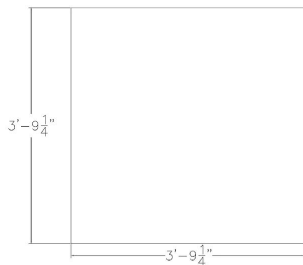

**4 PERSON MEETING TABLE WITH MATTE BLACK SQUARE BASE | HARMONY SERIES
SQUARE CONFERENCE TABLE IN ASIAN NIGHT | FACTORY SURPLUS SALE**

~~\$771.58~~ **\$519.33**

- **Showroom/Demo model now available for purchase.** Item has been inspected for major defects; some minor imperfections are possible but unlikely.
- **Tabletop Dimensions:** 45.5"W x 45.5"D x 1"H
- **Table Legs:** 3"W x 3"D x 28"H
- **Features Include:**
 - Contemporary design with modern accents
 - Complemented with matte black square base
 - Asian Night laminate top
 - Coordinates with the **Sapphire Wall System** and **Sapphire Cubicle System** for a

Skutchi Designs, Inc.

(888) 993-3757
sales@skutchi.com

uniformed working environment

- Ships in 1-2 business days

SKU: CLR-HAR-SQ-46-SQ.BK-ASIANNIGHT

GALLERY IMAGES

PRODUCT DESCRIPTION

Buy our bestselling **Harmony Conference Series** tables at a drastically reduced price. *Please note: these items cannot be customized and are sold with the configuration/features described above.*

The **Harmony Conference Table Series** offers this 4-person square conference table (46" square) with an Asian Night surface laminate and a matte black square base. It measures approximately 47" in length, 47" in width, and the thickness of the tabletop is 1". It can comfortably seat up to four people depending upon the chairs you pick. The price on the page *includes shipping*. Additionally, you can call with any questions prior to ordering online. We'd be happy to assist you.