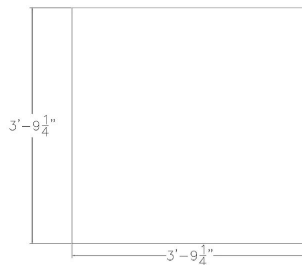

GALLERY IMAGES

PRODUCT DESCRIPTION

Buy our bestselling **Harmony Conference Series** tables at a drastically reduced price. *Please note: these items cannot be customized and are sold with the configuration/features described above.*

The **Harmony Conference Table Series** offers this 4-person square conference table (46" square) with an Asian Night surface laminate and a matte black square base. It measures approximately 47" in length, 47" in width, and the thickness of the tabletop is 1". It can comfortably seat up to four people depending upon the chairs you pick. The price on the page *includes shipping*. Additionally, you can call with any questions prior to ordering online. We'd be happy to assist you.

Showroom/demo tables featured are like brand new items. All tables have been inspected for visible,