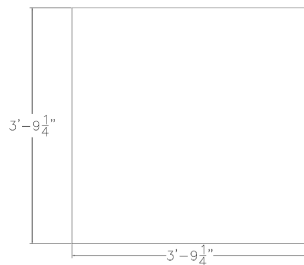

GALLERY IMAGES

PRODUCT DESCRIPTION

Buy our bestselling **Harmony Conference Series** tables at a drastically reduced price. *Please note: these items cannot be customized and are sold with the configuration/features described above.*

The [Harmony Conference Table Series](#) offers this 4-person square conference table (45" square) with a Sea Salt surface laminate and a brushed silver square base. It measures approximately 45" in length, 45" in width, and the thickness of the tabletop is 1". It can comfortably seat up to four people depending upon the chairs you pick. The price on the page *includes shipping*. Additionally, you can call with any questions prior to ordering online. We'd be happy to assist you.

Showroom/demo tables featured are like brand new items. All tables have been inspected for visible,