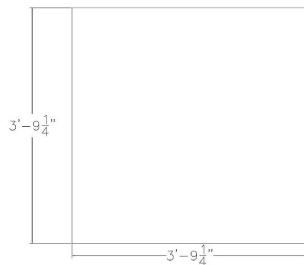

GALLERY IMAGES

PRODUCT DESCRIPTION

Buy our bestselling **Harmony Conference Series** tables at a drastically reduced price. *Please note: these items cannot be customized and are sold with the configuration/features described above.*

The [Harmony Conference Table Series](#) offers this 4-person square conference table (45" square) with a Sea Salt surface laminate and a brushed silver square base. It measures approximately 45" in length, 45" in width, and the thickness of the tabletop is 1". It can comfortably seat up to four people depending upon the chairs you pick. The price on the page *includes shipping*. Additionally, you can call with any questions prior to ordering online. We'd be happy to assist you.

Showroom/demo tables featured are like brand new items. All tables have been inspected for visible,