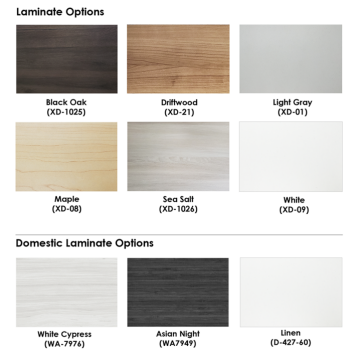

- Inset power/data modules available for an upcharge

Also, you can call toll-free (888) 993-3757 to customize this table with another size, tabletop shape, base, or laminates available.

SKU: HAR-HUD-OVL-30x72-RPTS

GALLERY IMAGES

PRODUCT DESCRIPTION

The [Harmony Conference Table Series](#) offers this 4-person huddle table with a oval shaped tabletop. It features silver post legs, and the laminate surface of your choice. It measures approximately 30" in length, 72" in width, and the thickness of the tabletop is 1".

This table is designed to be mounted to any wall. It can comfortably seat up to four people depending upon the chairs you pick (not include with table purchase).

Additionally, you can call with any questions prior to ordering online. We'd be happy to assist you.