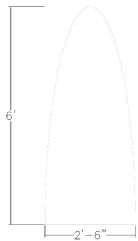

## SMALL 4 PERSON OVAL HUDDLE TABLE WITH METAL POST LEGS | 30X72 | WALL MOUNTED

**\$938.89**

- **Table Top Dimensions:** 6'W x 2' 6"D x 1'H
- **Features Include:**
  - Designed to mount to the wall to incorporate media and interaction into a tight meeting space
  - Contemporary design
  - Complemented with 3" x 29" metal post legs
  - Seats up to 4 people comfortably
  - Equipped with brackets to attach to a wall
- Seating and accessories shown are not included

- Inset power/data modules available for an upcharge

**Also, you can call toll-free (888) 993-3757 to customize this table with another size, tabletop shape, base, or laminates available.**

**SKU: HAR-HUD-OVL-30x72-RPTS**

## PRODUCT DESCRIPTION

The [Harmony Conference Table Series](#) offers this 4-person huddle table with a oval shaped tabletop. It features silver post legs, and the laminate surface of your choice. It measures approximately 30" in length, 72" in width, and the thickness of the tabletop is 1".