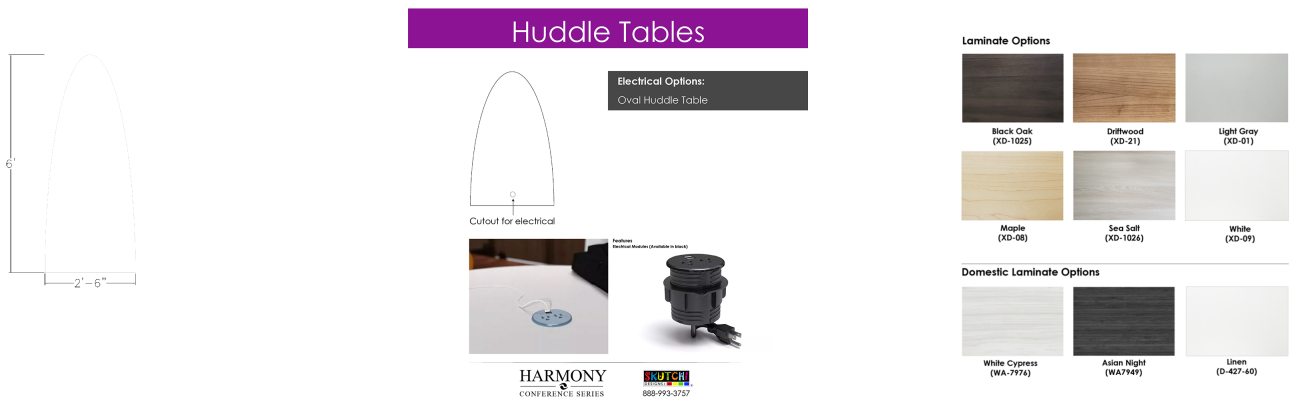

SMALL 4 PERSON OVAL HUDDLE TABLE WITH METAL POST LEGS | 30X72 | WALL MOUNTED

\$938.89

- **Table Top Dimensions:** 6'W x 2' 6"D x 1'H
- **Features Include:**
 - Designed to mount to the wall to incorporate media and interaction into a tight meeting space
 - Contemporary design
 - Complemented with 3" x 29" metal post legs
 - Seats up to 4 people comfortably
 - Equipped with brackets to attach to a wall
 - Available in 8 QuickShip Laminates

- Seating and accessories shown are not included
- Inset power/data modules available for an upcharge
- Due to screen resolution and lighting variations color may look different in person from what you see in the image.

Also, you can call toll-free (888) 993-3757 to customize this table with another size, tabletop shape, base, or laminates available.

SKU: HAR-HUD-OVL-30x72-RPTS

GALLERY IMAGES

PRODUCT DESCRIPTION

The [Harmony Conference Table Series](#) offers this 4-person huddle table with a oval shaped tabletop. It features silver post legs, and the laminate surface of your choice. It measures approximately 30" in length, 72" in width, and the thickness of the tabletop is 1".