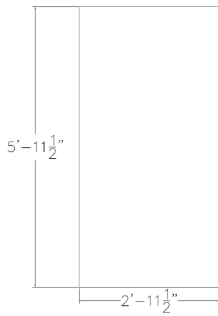

GALLERY IMAGES

PROFESSIONAL OFFICE DESIGN SERVICES

Have questions about this product?

Call SKUTCHI Designs Inc. for a free, no-obligation consultation. We'll be happy to answer your questions

888-993-3757

PRODUCT DESCRIPTION

Buy our bestselling **Harmony Conference Series** tables at a drastically reduced price. *Please note: these items cannot be customized and are sold with the configuration/features described above.*

The **Harmony Conference Table Series** offers this 6-person conference table. It features a brushed silver metal base, and a rectangular white laminate top. It measures approximately 5' in length, 3' in width, and the thickness of the tabletop is 1". It can comfortably seat up to six people depending upon the chairs you pick. Features a USB/Electrical module with 2 AC outlets, 1 USB-A and 1 USB-C port, and 2 RJ data ports.