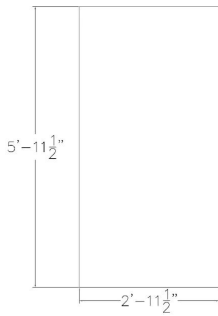

GALLERY IMAGES

PROFESSIONAL OFFICE DESIGN SERVICES

Have questions about this product?

Call SKUTCHI Designs Inc. for a free, no-obligation consultation. We'll be happy to answer your questions

888-993-3757

PRODUCT DESCRIPTION

Buy our bestselling **Harmony Conference Series** tables at a drastically reduced price. *Please note: these items cannot be customized and are sold with the configuration/features described above.*

The **Harmony Conference Table Series** offers this 6-person conference table. It features a brushed silver metal base, and a rectangular white laminate top. It measures approximately 5' in length, 3' in width, and the thickness of the tabletop is 1". It can comfortably seat up to six people depending upon the chairs you pick. Features a USB/Electrical module with 2 AC outlets, 1 USB-A and 1 USB-C port, and 2 RJ data ports.