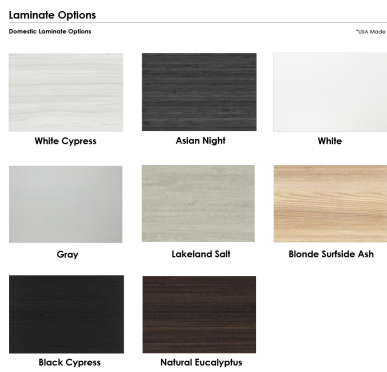

uniformed working environment

1. Due to screen resolution and lighting variations color may look different in person from what you see in the image.

Also, you can call toll-free (888) 993-3757 to customize this table with another size, tabletop shape, base, or laminates available.

SKU: HARO-46x84-43T

GALLERY IMAGES

PRODUCT DESCRIPTION

Bistro tables are normally used for dining in breakrooms, dining rooms, or cafés. The tables stand slightly higher than a traditional table (usually around 35" to 45"). They can be used with tall chairs, stools, or as standing tables.

The bistro tables featured in our **Harmony Office Table Series** come in a variety of tabletop heights