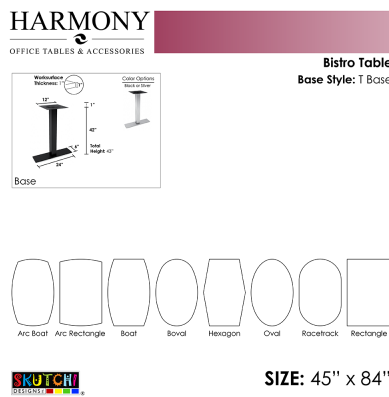

**BISTRO OFFICE TABLE | 46"X84" STANDING HEIGHT MEETING TABLE WITH T-SHAPED BASE | HARMONY SERIES OFFICE TABLE | AVAILABLE IN 8 SHAPES**

**\$1,468.85**

- **Table Top Shapes Available:** Arc Boat; Arc Rectangle; Boat; Boval; Hexagon; Oval; Racetrack; Rectangle
- **Table Top size:** 45"x84"
- **Features:**
  - Height: 43"
  - T-Shaped metal base, available in silver or matte black finish
  - Contemporary design with modern accents
  - 8 quickship laminates available with correlating edge banding
  - Coordinates with the [Sapphire Wall System](#) and [Sapphire Cubicle System](#) for a

uniformed working environment

1. Due to screen resolution and lighting variations color may look different in person from what you see in the image.

**Also, you can call toll-free (888) 993-3757 to customize this table with another size, tabletop shape, base, or laminates available.**

### PRODUCT DESCRIPTION

**Bistro tables** are normally used for dining in breakrooms, dining rooms, or cafés. The tables stand slightly higher than a traditional table (usually around 35" to 45"). They can be used with tall chairs, stools, or as standing tables.

Our bistro tables feature 8 different laminate surfaces as well. From solid lights and darks, to simulated wood grains to match any home or office environment.