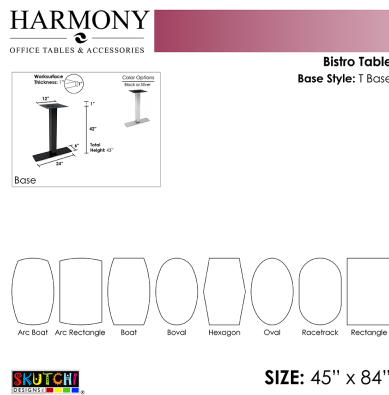

**BISTRO OFFICE TABLE | 46"X84" STANDING HEIGHT MEETING TABLE WITH T-SHAPED BASE | HARMONY SERIES OFFICE TABLE | AVAILABLE IN 8 SHAPES**

**\$1,468.85**

- **Table Top Shapes Available: Arc Boat; Round; Square**
- **Table Top size: 45"x84"**
- **Features:**
  - Height: 43"
  - T-Shaped metal base, available in silver or matte black finish
  - Contemporary design with modern accents
  - 9 quickship laminates available with correlating edge banding
  - Coordinates with the [Sapphire Wall System](#) and [Sapphire Cubicle System](#) for a uniformed working environment

Also, you can call toll-free (888) 993-3757 to customize this table with another size, tabletop shape, base, or laminates available.

SKU: HARO-46x84-43T

### PRODUCT DESCRIPTION

**Bistro tables** are normally used for dining in breakrooms, dining rooms, or cafés. The tables stand slightly higher than a traditional table (usually around 35" to 45"). They can be used with tall chairs, stools, or as standing tables.

The bistro tables featured in our **Harmony Office Table Series** come in a variety of tabletop heights and sizes. Choose your favorite from 11 different, unique shapes and 6 different bases in either matte black or brushed metal.