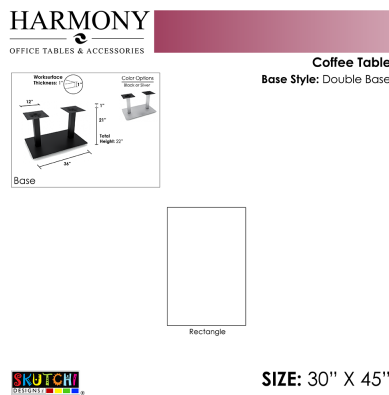

**OFFICE COFFEE TABLE | 30"X45" RECTANGLE COFFEE TABLE WITH DOUBLE POST BASE | HARMONY SERIES OFFICE TABLE**

**\$954.42**

- **Table Top Shapes Available: Rectangle**
- **Table Top size: 30"x45"**
- **Features:**
  - Height: 22"
  - Double post metal base, available in silver or matte black finish
  - Contemporary design with modern accents
  - 9 quickship laminates available with correlating edge banding
  - Coordinates with the [Sapphire Wall System](#) and [Sapphire Cubicle System](#) for a uniformed working environment

Also, you can call toll-free (888) 993-3757 to customize this table with another size, tabletop shape, base, or laminates available.

SKU: HARO-REC-30X45-22DOU

### PRODUCT DESCRIPTION

**Coffee tables** are designed to sit low to the ground, and usually in a sitting or commonly shared area. Normally used for setting beverages, remote controls, magazines, books, decorative objects, and other small items.

The coffee tables featured in our **Harmony Office Table Series** come in a variety of tabletop heights and sizes. Choose your favorite from 8 different, unique shapes and 5 different bases in either matte black or brushed metal.