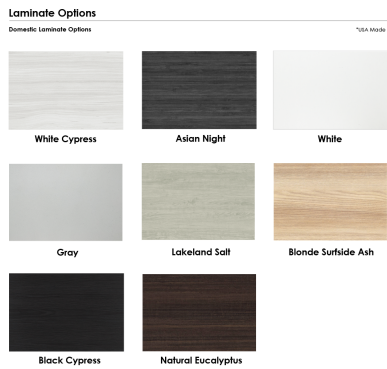

**OFFICE COFFEE TABLE | 30"X45" RECTANGLE COFFEE TABLE WITH DOUBLE POST
BASE | HARMONY SERIES OFFICE TABLE**

\$954.42

- **Table Top Shapes Available: Rectangle**
- **Table Top size: 30"x45"**
- **Features:**
 - Height: 22"
 - Double post metal base, available in silver or matte black finish
 - Contemporary design with modern accents
 - 8 quickship laminates available with correlating edge banding
 - Coordinates with the [Sapphire Wall System](#) and [Sapphire Cubicle System](#) for a uniformed working environment

1. Due to screen resolution and lighting variations color may look different in person from what you see in the image.

Also, you can call toll-free (888) 993-3757 to customize this table with another size, tabletop shape, base, or laminates available.

SKU: HARO-REC-30X45-22DOU

GALLERY IMAGES

PRODUCT DESCRIPTION

Coffee tables are designed to sit low to the ground, and usually in a sitting or commonly shared area. Normally used for setting beverages, remote controls, magazines, books, decorative objects, and other small items.

The coffee tables featured in our **Harmony Office Table Series** come in a variety of tabletop heights and sizes. Choose your favorite from 8 different, unique shapes and 5 different bases in either matte black or brushed metal.