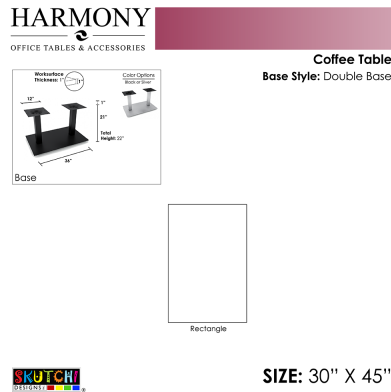

**OFFICE COFFEE TABLE | 30"X45" RECTANGLE COFFEE TABLE WITH DOUBLE POST
BASE | HARMONY SERIES OFFICE TABLE**

\$954.42

- **Table Top Shapes Available: Rectangle**
- **Table Top size: 30"x45"**
- **Features:**
 - Height: 22"
 - Double post metal base, available in silver or matte black finish
 - Contemporary design with modern accents
 - 8 quickship laminates available with correlating edge banding
 - Coordinates with the [Sapphire Wall System](#) and [Sapphire Cubicle System](#) for a uniformed working environment

1. Due to screen resolution and lighting variations color may look different in person from what you see in the image.

Also, you can call toll-free (888) 993-3757 to customize this table with another size, tabletop shape, base, or laminates available.

SKU: HARO-REC-30X45-22DOU

GALLERY IMAGES

PRODUCT DESCRIPTION

Coffee tables are designed to sit low to the ground, and usually in a sitting or commonly shared area. Normally used for setting beverages, remote controls, magazines, books, decorative objects, and other small items.

The coffee tables featured in our **Harmony Office Table Series** come in a variety of tabletop heights and sizes. Choose your favorite from 8 different, unique shapes and 5 different bases in either matte black or brushed metal.