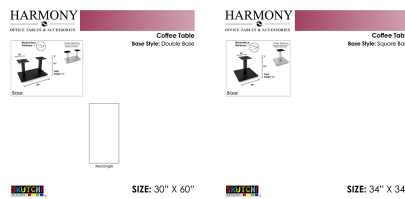

**OFFICE COFFEE TABLE | 30"X60" RECTANGLE COFFEE TABLE WITH DOUBLE POST
BASE | HARMONY SERIES OFFICE TABLE**

\$954.42

- **Table Top Shapes Available: Rectangle**
- **Table Top size: 30"x60"**
- **Features:**
 - Height: 22"
 - Double post metal base, available in silver or matte black finish
 - Contemporary design with modern accents
 - 9 quickship laminates available with correlating edge banding
 - Coordinates with the [Sapphire Wall System](#) and [Sapphire Cubicle System](#) for a uniformed working environment

Also, you can call toll-free (888) 993-3757 to customize this table with another size, tabletop shape, base, or laminates available.

SKU: HARO-REC-30X60-22DOU

GALLERY IMAGES

PRODUCT DESCRIPTION

Coffee tables are designed to sit low to the ground, and usually in a sitting or commonly shared area. Normally used for setting beverages, remote controls, magazines, books, decorative objects, and other small items.

The coffee tables featured in our **Harmony Office Table Series** come in a variety of tabletop heights and sizes. Choose your favorite from 8 different, unique shapes and 5 different bases in either matte black or brushed metal.