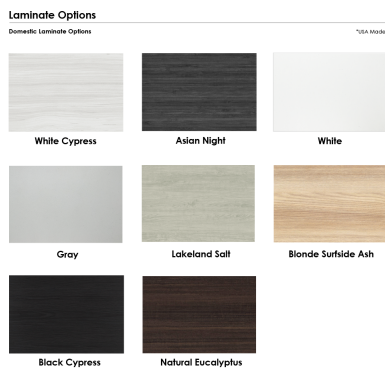

**OFFICE COFFEE TABLE | 30"X60" RECTANGLE COFFEE TABLE WITH DOUBLE POST
BASE | HARMONY SERIES OFFICE TABLE**

\$954.42

- **Table Top Shapes Available: Rectangle**
- **Table Top size: 30"x60"**
- **Features:**
 - Height: 22"
 - Double post metal base, available in silver or matte black finish
 - Contemporary design with modern accents
 - 8 quickship laminates available with correlating edge banding
 - Coordinates with the [Sapphire Wall System](#) and [Sapphire Cubicle System](#) for a uniformed working environment

1. Due to screen resolution and lighting variations color may look different in person from what you see in the image.

Also, you can call toll-free (888) 993-3757 to customize this table with another size, tabletop shape, base, or laminates available.

SKU: HARO-REC-30X60-22DOU

GALLERY IMAGES

PRODUCT DESCRIPTION

Coffee tables are designed to sit low to the ground, and usually in a sitting or commonly shared area. Normally used for setting beverages, remote controls, magazines, books, decorative objects, and other small items.

The coffee tables featured in our **Harmony Office Table Series** come in a variety of tabletop heights and sizes. Choose your favorite from 8 different, unique shapes and 5 different bases in either matte black or brushed metal.