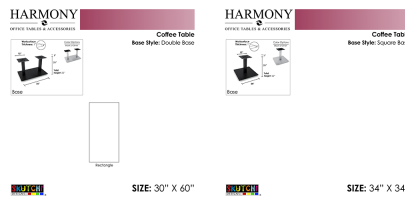

**OFFICE COFFEE TABLE | 30"X60" RECTANGLE COFFEE TABLE WITH DOUBLE POST
BASE | HARMONY SERIES OFFICE TABLE**

\$954.42

- **Table Top Shapes Available: Rectangle**
- **Table Top size: 30"x60"**
- **Features:**
 - Height: 22"
 - Double post metal base, available in silver or matte black finish
 - Contemporary design with modern accents
 - 8 quickship laminates available with correlating edge banding
 - Coordinates with the [Sapphire Wall System](#) and [Sapphire Cubicle System](#) for a uniformed working environment

1. Due to screen resolution and lighting variations color may look different in person from what you see in the image.

Also, you can call toll-free (888) 993-3757 to customize this table with another size, tabletop shape, base, or laminates available.

SKU: HARO-REC-30X60-22DOU

GALLERY IMAGES

PRODUCT DESCRIPTION

Coffee tables are designed to sit low to the ground, and usually in a sitting or commonly shared area. Normally used for setting beverages, remote controls, magazines, books, decorative objects, and other small items.

The coffee tables featured in our **Harmony Office Table Series** come in a variety of tabletop heights and sizes. Choose your favorite from 8 different, unique shapes and 5 different bases in either matte black or brushed metal.