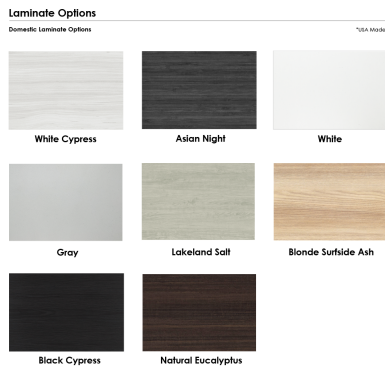

OFFICE COFFEE TABLE | 30"X70" RECTANGULAR COFFEE TABLE WITH DOUBLE POST BASE | HARMONY SERIES OFFICE TABLE

\$954.42

- **Table Top Shapes Available: Rectangle**
- **Table Top size: 30"x69.5"**
- **Features:**
 - Height: 22"
 - Double post metal base, available in silver or matte black finish
 - Contemporary design with modern accents
 - 8 quickship laminates available with correlating edge banding
 - Coordinates with the [Sapphire Wall System](#) and [Sapphire Cubicle System](#) for a uniformed working environment

1. Due to screen resolution and lighting variations color may look different in person from what you see in the image.

Also, you can call toll-free (888) 993-3757 to customize this table with another size, tabletop shape, base, or laminates available.

SKU: HARO-REC-30X70-22DOU

GALLERY IMAGES

PRODUCT DESCRIPTION

Coffee tables are designed to sit low to the ground, and usually in a sitting or commonly shared area. Normally used for setting beverages, remote controls, magazines, books, decorative objects, and other small items.

The coffee tables featured in our **Harmony Office Table Series** come in a variety of tabletop heights and sizes. Choose your favorite from 8 different, unique shapes and 5 different bases in either matte black or brushed metal.