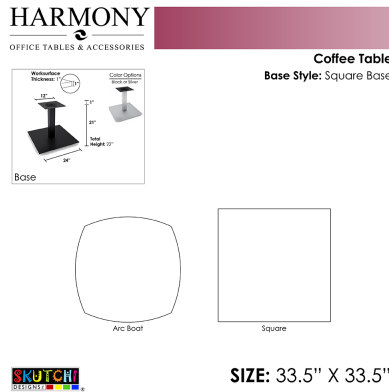

**SMALL OFFICE COFFEE TABLE | 34"X34" COFFEE HEIGHT TABLE WITH SQUARE BASE |
HARMONY SERIES OFFICE TABLE | AVAILABLE IN 2 SHAPES**

\$603.27

- **Table Top Shapes Available: Arc Boat; Square**
- **Table Top size: 33.5"x33.5"**
- **Features:**
 - Height: 22"
 - Square metal base, available in silver or matte black finish
 - Contemporary design with modern accents
 - 8 quickship laminates available with correlating edge banding
 - Coordinates with the [Sapphire Wall System](#) and [Sapphire Cubicle System](#) for a uniformed working environment

1. Due to screen resolution and lighting variations color may look different in person from what you see in the image.

Also, you can call toll-free (888) 993-3757 to customize this table with another size, tabletop shape, base, or laminates available.

SKU: HARO-34X34-22SQ

GALLERY IMAGES

PRODUCT DESCRIPTION

Coffee tables are designed to sit low to the ground, and usually in a sitting or commonly shared area. Normally used for setting beverages, remote controls, magazines, books, decorative objects, and other small items.

The coffee tables featured in our **Harmony Office Table Series** come in a variety of tabletop heights and sizes. Choose your favorite from 2 different, unique shapes and 5 different bases in either matte black or brushed metal.