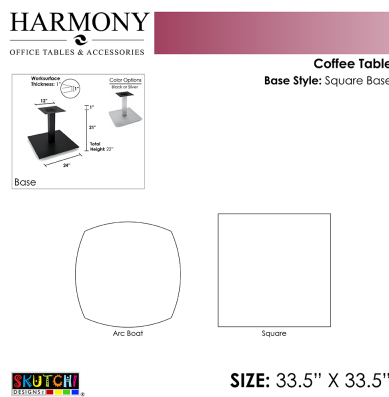

**SMALL OFFICE COFFEE TABLE | 34"X34" COFFEE HEIGHT TABLE WITH SQUARE BASE |  
HARMONY SERIES OFFICE TABLE | AVAILABLE IN 2 SHAPES**

**\$603.27**

- **Table Top Shapes Available: Arc Boat; Square**
- **Table Top size: 33.5"x33.5"**
- **Features:**
  - Height: 22"
  - Square metal base, available in silver or matte black finish
  - Contemporary design with modern accents
  - 9 quickship laminates available with correlating edge banding
  - Coordinates with the [Sapphire Wall System](#) and [Sapphire Cubicle System](#) for a uniformed working environment

Also, you can call toll-free (888) 993-3757 to customize this table with another size, tabletop shape, base, or laminates available.

SKU: HARO-34X34-22SQ

### PRODUCT DESCRIPTION

**Coffee tables** are designed to sit low to the ground, and usually in a sitting or commonly shared area. Normally used for setting beverages, remote controls, magazines, books, decorative objects, and other small items.

The coffee tables featured in our **Harmony Office Table Series** come in a variety of tabletop heights and sizes. Choose your favorite from 8 different, unique shapes and 5 different bases in either matte black or brushed metal.