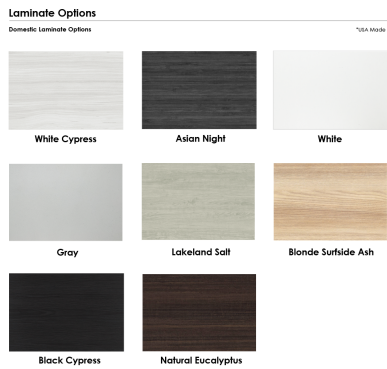

**SMALL OFFICE COFFEE TABLE | 34"X34" COFFEE HEIGHT TABLE WITH SQUARE BASE |
HARMONY SERIES OFFICE TABLE | AVAILABLE IN 2 SHAPES**

\$603.27

- **Table Top Shapes Available: Arc Boat; Square**
- **Table Top size: 33.5"x33.5"**
- **Features:**
 - Height: 22"
 - Square metal base, available in silver or matte black finish
 - Contemporary design with modern accents
 - 8 quickship laminates available with correlating edge banding
 - Coordinates with the [Sapphire Wall System](#) and [Sapphire Cubicle System](#) for a uniformed working environment

1. Due to screen resolution and lighting variations color may look different in person from what you see in the image.

Also, you can call toll-free (888) 993-3757 to customize this table with another size, tabletop shape, base, or laminates available.

SKU: HARO-34X34-22SQ

GALLERY IMAGES

PRODUCT DESCRIPTION

Coffee tables are designed to sit low to the ground, and usually in a sitting or commonly shared area. Normally used for setting beverages, remote controls, magazines, books, decorative objects, and other small items.

The coffee tables featured in our **Harmony Office Table Series** come in a variety of tabletop heights and sizes. Choose your favorite from 2 different, unique shapes and 5 different bases in either matte black or brushed metal.