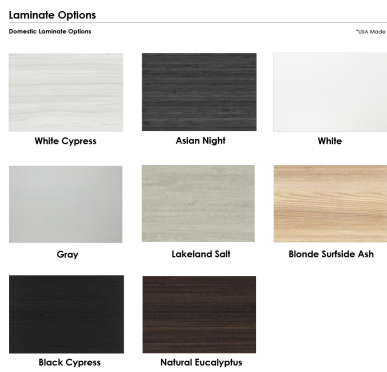

**SMALL COFFEE TABLE | 34"X45" COFFEE HEIGHT TABLE WITH SQUARE BASE |
HARMONY SERIES OFFICE TABLE | AVAILABLE IN 6 SHAPES**

\$765.01

- **Table Top Shapes Available:** Arc Boat; Arc Rectangle; Boat; Duo; Racetrack; Rectangle
- **Table Top size:** 33.5"x45"
- **Features:**
 - Height: 22"
 - Square metal base, available in silver or matte black finish
 - Contemporary design with modern accents
 - 8 quickship laminates available with correlating edge banding
 - Coordinates with the [Sapphire Wall System](#) and [Sapphire Cubicle System](#) for a

uniformed working environment

1. Due to screen resolution and lighting variations color may look different in person from what you see in the image.

Also, you can call toll-free (888) 993-3757 to customize this table with another size, tabletop shape, base, or laminates available.

SKU: HARO-34X45-22SQ

GALLERY IMAGES

PRODUCT DESCRIPTION

Coffee tables are designed to sit low to the ground, and usually in a sitting or commonly shared area. Normally used for setting beverages, remote controls, magazines, books, decorative objects, and other small items.

Our coffee tables feature 8 different laminate surfaces as well. From solid lights and darks, to simulated wood grains to match any home or office environment.