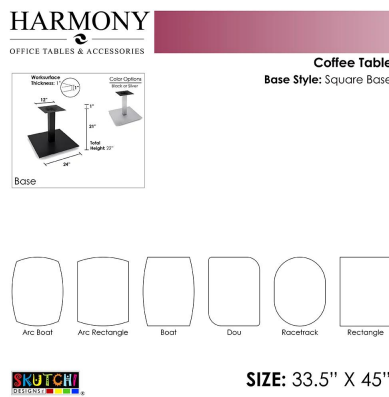

**SMALL COFFEE TABLE | 34"X45" COFFEE HEIGHT TABLE WITH SQUARE BASE |
HARMONY SERIES OFFICE TABLE | AVAILABLE IN 6 SHAPES**

\$765.01

- **Table Top Shapes Available:** Arc Boat; Arc Rectangle; Boat; Duo; Racetrack; Rectangle
- **Table Top size:** 33.5"x45"
- **Features:**
 - Height: 22"
 - Square metal base, available in silver or matte black finish
 - Contemporary design with modern accents
 - 8 quickship laminates available with correlating edge banding
 - Coordinates with the [Sapphire Wall System](#) and [Sapphire Cubicle System](#) for a

uniformed working environment

1. Due to screen resolution and lighting variations color may look different in person from what you see in the image.

Also, you can call toll-free (888) 993-3757 to customize this table with another size, tabletop shape, base, or laminates available.

SKU: HARO-34X45-22SQ

GALLERY IMAGES

PRODUCT DESCRIPTION

Coffee tables are designed to sit low to the ground, and usually in a sitting or commonly shared area. Normally used for setting beverages, remote controls, magazines, books, decorative objects, and other small items.

Our coffee tables feature 8 different laminate surfaces as well. From solid lights and darks, to simulated wood grains to match any home or office environment.