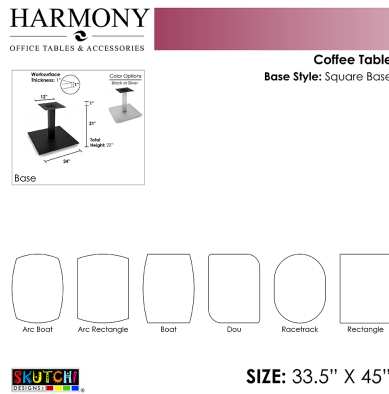

**SMALL COFFEE TABLE | 34"X45" COFFEE HEIGHT TABLE WITH SQUARE BASE |
HARMONY SERIES OFFICE TABLE | AVAILABLE IN 6 SHAPES**

\$765.01

- **Table Top Shapes Available:** Arc Boat; Arc Rectangle; Boat; Duo; Racetrack; Rectangle
- **Table Top size:** 33.5"x45"
- **Features:**
 - Height: 22"
 - Square metal base, available in silver or matte black finish
 - Contemporary design with modern accents
 - 9 quickship laminates available with correlating edge banding
 - Coordinates with the [Sapphire Wall System](#) and [Sapphire Cubicle System](#) for a

uniformed working environment

Also, you can call toll-free (888) 993-3757 to customize this table with another size, tabletop shape, base, or laminates available.

SKU: HARO-34X45-22SQ

GALLERY IMAGES

PRODUCT DESCRIPTION

Coffee tables are designed to sit low to the ground, and usually in a sitting or commonly shared area. Normally used for setting beverages, remote controls, magazines, books, decorative objects, and other small items.

The coffee tables featured in our **Harmony Office Table Series** come in a variety of tabletop heights and sizes. Choose your favorite from 8 different, unique shapes and 5 different bases in either matte black or brushed metal.