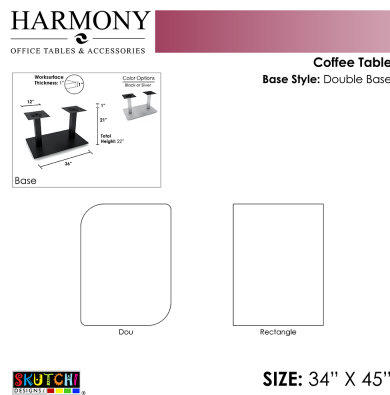

Skutchi Designs, Inc.

(888) 993-3757  
sales@skutchi.com

**OFFICE COFFEE TABLE | 34"X45" COFFEE TABLE WITH DOUBLE POST BASE | HARMONY  
SERIES OFFICE TABLE | AVAILABLE IN 2 SHAPES**

**\$954.42**

- **Table Top Shapes Available: Duo; Rectangle**
- **Table Top size: 34"x45"**
- **Features:**
  - Height: 22"
  - Double post metal base, available in silver or matte black finish
  - Contemporary design with modern accents
  - 9 quickship laminates available with correlating edge banding
  - Coordinates with the [Sapphire Wall System](#) and [Sapphire Cubicle System](#) for a uniformed working environment

Also, you can call toll-free (888) 993-3757 to customize this table with another size, tabletop shape, base, or laminates available.

SKU: HARO-34X45-22DOU

### PRODUCT DESCRIPTION

**Coffee tables** are designed to sit low to the ground, and usually in a sitting or commonly shared area. Normally used for setting beverages, remote controls, magazines, books, decorative objects, and other small items.

The coffee tables featured in our **Harmony Office Table Series** come in a variety of tabletop heights and sizes. Choose your favorite from 8 different, unique shapes and 5 different bases in either matte black or brushed metal.