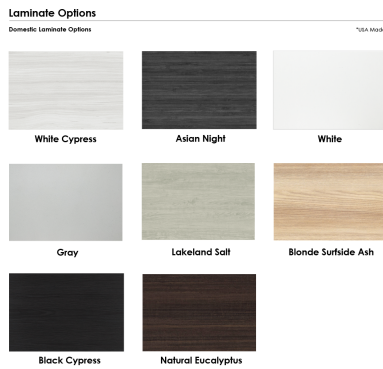

**OFFICE COFFEE TABLE | 34"X45" COFFEE TABLE WITH DOUBLE POST BASE | HARMONY
SERIES OFFICE TABLE | AVAILABLE IN 2 SHAPES**

\$954.42

- **Table Top Shapes Available: Duo; Rectangle**
- **Table Top size: 34"x45"**
- **Features:**
 - Height: 22"
 - Double post metal base, available in silver or matte black finish
 - Contemporary design with modern accents
 - 8 quickship laminates available with correlating edge banding
 - Coordinates with the [Sapphire Wall System](#) and [Sapphire Cubicle System](#) for a uniformed working environment

1. Due to screen resolution and lighting variations color may look different in person from what you see in the image.

Also, you can call toll-free (888) 993-3757 to customize this table with another size, tabletop shape, base, or laminates available.

SKU: HARO-34X45-22DOU

GALLERY IMAGES

PRODUCT DESCRIPTION

Coffee tables are designed to sit low to the ground, and usually in a sitting or commonly shared area. Normally used for setting beverages, remote controls, magazines, books, decorative objects, and other small items.

The coffee tables featured in our **Harmony Office Table Series** come in a variety of tabletop heights and sizes. Choose your favorite from 8 different, unique shapes and 5 different bases in either matte black or brushed metal.