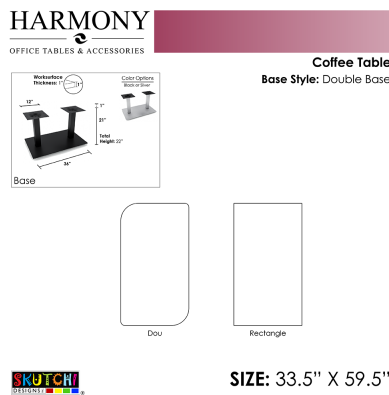

**OFFICE COFFEE TABLE | 34"X60" COFFEE TABLE WITH DOUBLE POST BASE | HARMONY
SERIES OFFICE TABLE | AVAILABLE IN 2 SHAPES**

\$954.42

- **Table Top Shapes Available: Duo; Rectangle**
- **Table Top size: 33.5"x59.5"**
- **Features:**
 - Height: 22"
 - Double post metal base, available in silver or matte black finish
 - Contemporary design with modern accents
 - 9 quickship laminates available with correlating edge banding
 - Coordinates with the [Sapphire Wall System](#) and [Sapphire Cubicle System](#) for a uniformed working environment

Also, you can call toll-free (888) 993-3757 to customize this table with another size, tabletop shape, base, or laminates available.

SKU: HARO-34X60-22DOU

GALLERY IMAGES

PRODUCT DESCRIPTION

Coffee tables are designed to sit low to the ground, and usually in a sitting or commonly shared area. Normally used for setting beverages, remote controls, magazines, books, decorative objects, and other small items.

The coffee tables featured in our **Harmony Office Table Series** come in a variety of tabletop heights and sizes. Choose your favorite from 8 different, unique shapes and 5 different bases in either matte black or brushed metal.