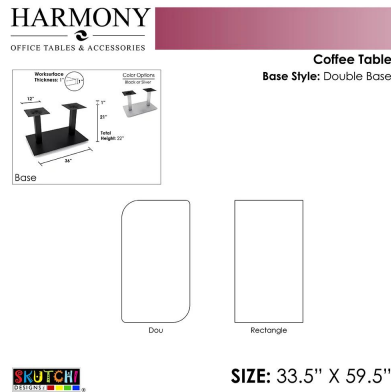

OFFICE COFFEE TABLE | 34"X60" COFFEE TABLE WITH DOUBLE POST BASE | HARMONY SERIES OFFICE TABLE | AVAILABLE IN 2 SHAPES

\$954.42

- **Table Top Shapes Available: Duo; Rectangle**
- **Table Top size: 33.5"x59.5"**
- **Features:**
 - Height: 22"
 - Double post metal base, available in silver or matte black finish
 - Contemporary design with modern accents
 - 8 quickship laminates available with correlating edge banding
 - Coordinates with the [Sapphire Wall System](#) and [Sapphire Cubicle System](#) for a uniformed working environment

1. Due to screen resolution and lighting variations color may look different in person from what you see in the image.

Also, you can call toll-free (888) 993-3757 to customize this table with another size, tabletop shape, base, or laminates available.

SKU: HARO-34X60-22DOU

GALLERY IMAGES

PRODUCT DESCRIPTION

Coffee tables are designed to sit low to the ground, and usually in a sitting or commonly shared area. Normally used for setting beverages, remote controls, magazines, books, decorative objects, and other small items.

The coffee tables featured in our **Harmony Office Table Series** come in a variety of tabletop heights and sizes. Choose your favorite from 8 different, unique shapes and 5 different bases in either matte black or brushed metal.