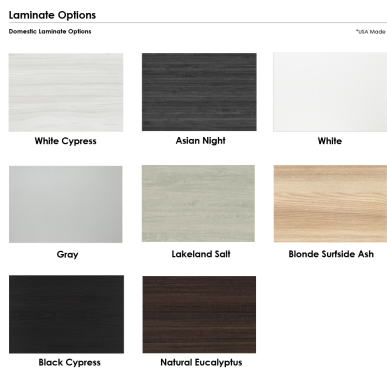

OFFICE COFFEE TABLE | 34"X60" COFFEE TABLE WITH DOUBLE POST BASE | HARMONY SERIES OFFICE TABLE | AVAILABLE IN 2 SHAPES

\$954.42

- **Table Top Shapes Available: Duo; Rectangle**
- **Table Top size: 33.5"x59.5"**
- **Features:**
 - Height: 22"
 - Double post metal base, available in silver or matte black finish
 - Contemporary design with modern accents
 - 8 quickship laminates available with correlating edge banding
 - Coordinates with the [Sapphire Wall System](#) and [Sapphire Cubicle System](#) for a uniformed working environment

1. Due to screen resolution and lighting variations color may look different in person from what you see in the image.

Also, you can call toll-free (888) 993-3757 to customize this table with another size, tabletop shape, base, or laminates available.

SKU: HARO-34X60-22DOU

GALLERY IMAGES

PRODUCT DESCRIPTION

Coffee tables are designed to sit low to the ground, and usually in a sitting or commonly shared area. Normally used for setting beverages, remote controls, magazines, books, decorative objects, and other small items.

The coffee tables featured in our **Harmony Office Table Series** come in a variety of tabletop heights and sizes. Choose your favorite from 8 different, unique shapes and 5 different bases in either matte black or brushed metal.