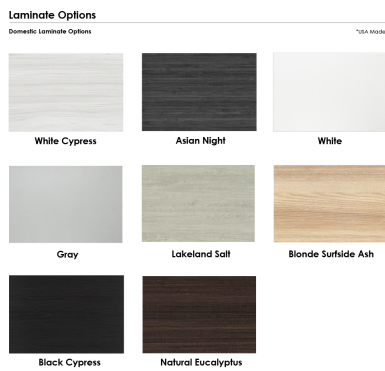

1. Due to screen resolution and lighting variations color may look different in person from what you see in the image.

Also, you can call toll-free (888) 993-3757 to customize this table with another size, tabletop shape, base, or laminates available.

SKU: HARO-34X70-22DOU

GALLERY IMAGES

PRODUCT DESCRIPTION

Coffee tables are designed to sit low to the ground, and usually in a sitting or commonly shared area. Normally used for setting beverages, remote controls, magazines, books, decorative objects, and other small items.

The coffee tables featured in our **Harmony Office Table Series** come in a variety of tabletop heights and sizes. Choose your favorite from 8 different and unique shapes and 5 different bases in either matte black or brushed metal.