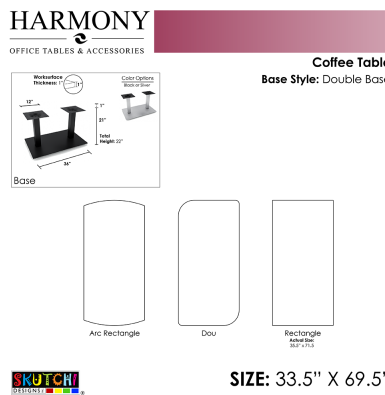

**OFFICE COFFEE TABLE | 34"X70" COFFEE TABLE WITH DOUBLE POST BASE | HARMONY
SERIES OFFICE TABLE | AVAILABLE IN 3 SHAPES**

\$954.42

- **Table Top Shapes Available: Arc Rectangle; Duo; Rectangle**
- **Table Top size: 33.5"x69.5"**
- **Features:**
 - Height: 22"
 - Double post metal base, available in silver or matte black finish
 - Contemporary design with modern accents
 - 9 quickship laminates available with correlating edge banding
 - Coordinates with the [Sapphire Wall System](#) and [Sapphire Cubicle System](#) for a uniformed working environment

Also, you can call toll-free (888) 993-3757 to customize this table with another size, tabletop shape, base, or laminates available.

SKU: HARO-34X70-22DOU

GALLERY IMAGES

PRODUCT DESCRIPTION

Coffee tables are designed to sit low to the ground, and usually in a sitting or commonly shared area. Normally used for setting beverages, remote controls, magazines, books, decorative objects, and other small items.

The coffee tables featured in our **Harmony Office Table Series** come in a variety of tabletop heights and sizes. Choose your favorite from 8 different and unique shapes and 5 different bases in either matte black or brushed metal.