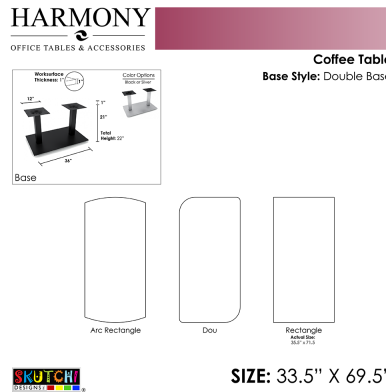

**OFFICE COFFEE TABLE | 34"X70" COFFEE TABLE WITH DOUBLE POST BASE | HARMONY  
SERIES OFFICE TABLE | AVAILABLE IN 3 SHAPES**

**\$954.42**

- **Table Top Shapes Available: Arc Rectangle; Duo; Rectangle**
- **Table Top size: 33.5"x69.5"**
- **Features:**
  - Height: 22"
  - Double post metal base, available in silver or matte black finish
  - Contemporary design with modern accents
  - 8 quickship laminates available with correlating edge banding
  - Coordinates with the [Sapphire Wall System](#) and [Sapphire Cubicle System](#) for a uniformed working environment

1. Due to screen resolution and lighting variations color may look different in person from what you see in the image.

**Also, you can call toll-free (888) 993-3757 to customize this table with another size, tabletop shape, base, or laminates available.**

**SKU: HARO-34X70-22DOU**

### PRODUCT DESCRIPTION

**Coffee tables** are designed to sit low to the ground, and usually in a sitting or commonly shared area. Normally used for setting beverages, remote controls, magazines, books, decorative objects, and other small items.