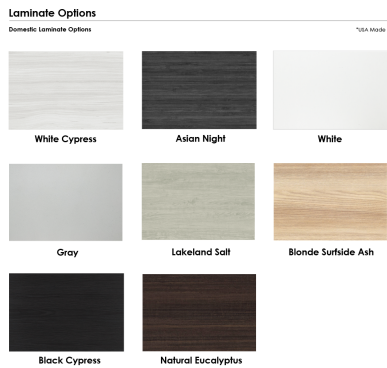

Also, you can call toll-free (888) 993-3757 to customize this table with another size, tabletop shape, base, or laminates available.

SKU: HARO-42X42-22SQ

GALLERY IMAGES

PRODUCT DESCRIPTION

Coffee tables are designed to sit low to the ground, and usually in a sitting or commonly shared area. Normally used for setting beverages, remote controls, magazines, books, decorative objects, and other small items.

The coffee tables featured in our **Harmony Office Table Series** come in a variety of tabletop heights and sizes. Choose your favorite from 8 different, unique shapes and 5 different bases in either matte black or brushed metal.

Our coffee tables feature 8 different laminate surfaces as well. From solid lights and darks, to simulated wood grains to match any home or office environment.