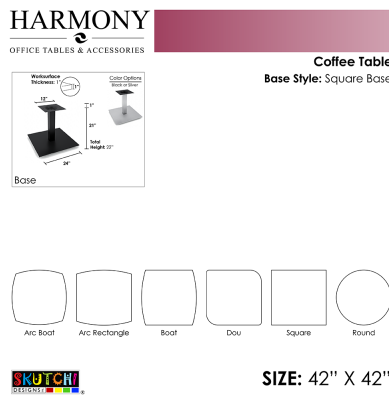

**OFFICE COFFEE TABLE | 42"X42" COFFEE HEIGHT TABLE WITH SQUARE BASE |
HARMONY SERIES OFFICE TABLE | AVAILABLE IN 6 SHAPES**

\$682.66

- **Table Top Shapes Available:** Arc Boat; Arc rectangle; Boat; Duo; Round; Square
- **Table Top size:** 42"x42"
- **Features:**
 - Height: 22"
 - Square metal base, available in silver or matte black finish
 - Contemporary design with modern accents
 - 8 quickship laminates available with correlating edge banding
 - Coordinates with the [Sapphire Wall System](#) and [Sapphire Cubicle System](#) for a uniformed working environment

1. Due to screen resolution and lighting variations color may look different in person from what you see in the image.

Also, you can call toll-free (888) 993-3757 to customize this table with another size, tabletop shape, base, or laminates available.

SKU: HARO-42X42-22SQ

GALLERY IMAGES

PRODUCT DESCRIPTION

Coffee tables are designed to sit low to the ground, and usually in a sitting or commonly shared area. Normally used for setting beverages, remote controls, magazines, books, decorative objects, and other small items.

The coffee tables featured in our **Harmony Office Table Series** come in a variety of tabletop heights and sizes. Choose your favorite from 8 different, unique shapes and 5 different bases in either matte black or brushed metal.