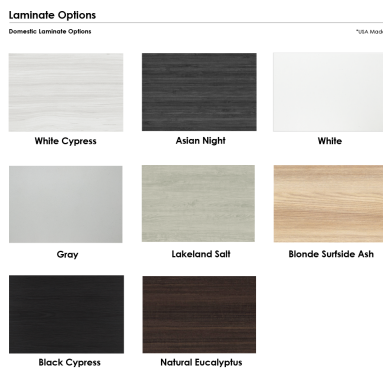

**OFFICE COFFEE TABLE | 42"X42" SQUARE COFFEE TABLE WITH DOUBLE POST BASE |
HARMONY SERIES OFFICE TABLE**

\$872.06

- **Table Top Shapes Available: Square**
- **Table Top size: 42"x42"**
- **Features:**
 - Height: 22"
 - Double post metal base, available in silver or matte black finish
 - Contemporary design with modern accents
 - Available in 8 QuickShip Laminates
 - Coordinates with the [Sapphire Wall System](#) and [Sapphire Cubicle System](#) for a uniformed working environment

- Due to screen resolution and lighting variations color may look different in person from what you see in the image.

Also, you can call toll-free (888) 993-3757 to customize this table with another size, tabletop shape, base, or laminates available.

SKU: HARO-SQ-42X42-22DOU

GALLERY IMAGES

PRODUCT DESCRIPTION

Coffee tables are designed to sit low to the ground, and usually in a sitting or commonly shared area. Normally used for setting beverages, remote controls, magazines, books, decorative objects, and other small items.

The coffee tables featured in our **Harmony Office Table Series** come in a variety of tabletop heights and sizes. Choose your favorite from 8 different, unique shapes and 5 different bases in either matte black or brushed metal.