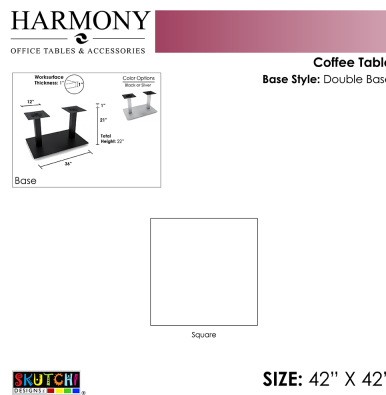

**OFFICE COFFEE TABLE | 42"X42" SQUARE COFFEE TABLE WITH DOUBLE POST BASE |
HARMONY SERIES OFFICE TABLE**

\$872.06

- **Table Top Shapes Available: Square**
- **Table Top size: 42"x42"**
- **Features:**
 - Height: 22"
 - Double post metal base, available in silver or matte black finish
 - Contemporary design with modern accents
 - 9 quickship laminates available with correlating edge banding
 - Coordinates with the [Sapphire Wall System](#) and [Sapphire Cubicle System](#) for a uniformed working environment

Also, you can call toll-free (888) 993-3757 to customize this table with another size, tabletop shape, base, or laminates available.

SKU: HARO-SQ-42X42-22DOU

GALLERY IMAGES

PRODUCT DESCRIPTION

Coffee tables are designed to sit low to the ground, and usually in a sitting or commonly shared area. Normally used for setting beverages, remote controls, magazines, books, decorative objects, and other small items.

The coffee tables featured in our **Harmony Office Table Series** come in a variety of tabletop heights and sizes. Choose your favorite from 8 different, unique shapes and 5 different bases in either matte black or brushed metal.