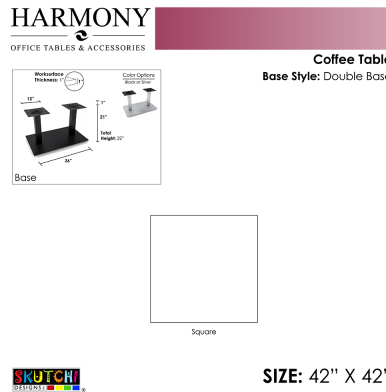

**OFFICE COFFEE TABLE | 42"X42" SQUARE COFFEE TABLE WITH DOUBLE POST BASE |
HARMONY SERIES OFFICE TABLE**

\$872.06

- **Table Top Shapes Available: Square**
- **Table Top size: 42"x42"**
- **Features:**
 - Height: 22"
 - Double post metal base, available in silver or matte black finish
 - Contemporary design with modern accents
 - Available in 8 QuickShip Laminates
 - Coordinates with the [Sapphire Wall System](#) and [Sapphire Cubicle System](#) for a uniformed working environment

- Due to screen resolution and lighting variations color may look different in person from what you see in the image.

Also, you can call toll-free (888) 993-3757 to customize this table with another size, tabletop shape, base, or laminates available.

SKU: HARO-SQ-42X42-22DOU

GALLERY IMAGES

PRODUCT DESCRIPTION

Coffee tables are designed to sit low to the ground, and usually in a sitting or commonly shared area. Normally used for setting beverages, remote controls, magazines, books, decorative objects, and other small items.

The coffee tables featured in our **Harmony Office Table Series** come in a variety of tabletop heights and sizes. Choose your favorite from 8 different, unique shapes and 5 different bases in either matte black or brushed metal.