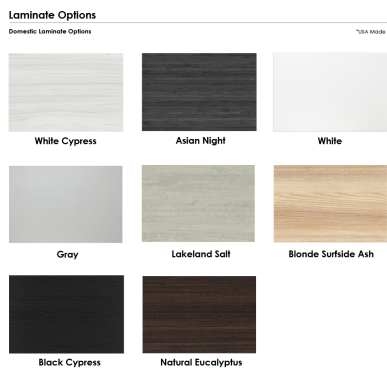

**LARGE COFFEE TABLE | 45"X45" COFFEE HEIGHT TABLE WITH SQUARE BASE |
HARMONY SERIES OFFICE TABLE | AVAILABLE IN 6 SHAPES**

\$682.66

- **Table Top Shapes Available:** Arc Boat; Arc Rectangle; Boat; Duo; Round; Square
- **Table Top size:** 45"x45"
- **Features:**
 - Height: 22"
 - Square metal base, available in silver or matte black finish
 - Contemporary design with modern accents
 - 8 quickship laminates available with correlating edge banding
 - Coordinates with the [Sapphire Wall System](#) and [Sapphire Cubicle System](#) for a uniformed working environment

1. Due to screen resolution and lighting variations color may look different in person from what you see in the image.

Also, you can call toll-free (888) 993-3757 to customize this table with another size, tabletop shape, base, or laminates available.

SKU: HARO-45X45-22SQ

GALLERY IMAGES

PRODUCT DESCRIPTION

Coffee tables are designed to sit low to the ground, and usually in a sitting or commonly shared area. Normally used for setting beverages, remote controls, magazines, books, decorative objects, and other small items.

The coffee tables featured in our **Harmony Office Table Series** come in a variety of tabletop heights and sizes. Choose your favorite from 8 different, unique shapes and 5 different bases in either matte black or brushed metal.