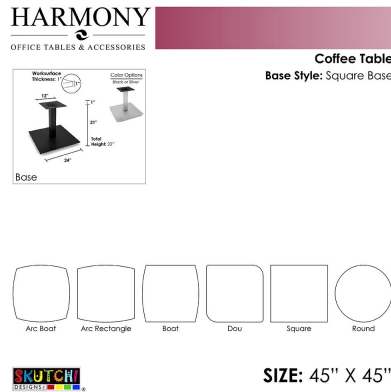

**LARGE COFFEE TABLE | 45"X45" COFFEE HEIGHT TABLE WITH SQUARE BASE |
HARMONY SERIES OFFICE TABLE | AVAILABLE IN 6 SHAPES**

\$682.66

- **Table Top Shapes Available:** Arc Boat; Arc Rectangle; Boat; Duo; Round; Square
- **Table Top size:** 45"x45"
- **Features:**
 - Height: 22"
 - Square metal base, available in silver or matte black finish
 - Contemporary design with modern accents
 - 8 quickship laminates available with correlating edge banding
 - Coordinates with the [Sapphire Wall System](#) and [Sapphire Cubicle System](#) for a uniformed working environment

1. Due to screen resolution and lighting variations color may look different in person from what you see in the image.

Also, you can call toll-free (888) 993-3757 to customize this table with another size, tabletop shape, base, or laminates available.

SKU: HARO-45X45-22SQ

GALLERY IMAGES

PRODUCT DESCRIPTION

Coffee tables are designed to sit low to the ground, and usually in a sitting or commonly shared area. Normally used for setting beverages, remote controls, magazines, books, decorative objects, and other small items.

The coffee tables featured in our **Harmony Office Table Series** come in a variety of tabletop heights and sizes. Choose your favorite from 8 different, unique shapes and 5 different bases in either matte black or brushed metal.