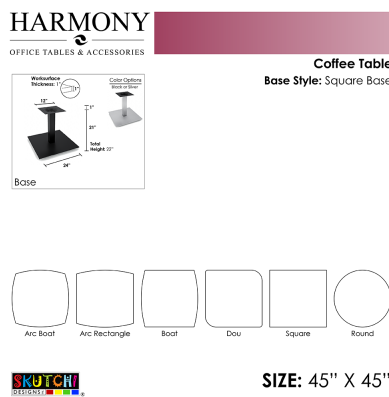

**LARGE COFFEE TABLE | 45"X45" COFFEE HEIGHT TABLE WITH SQUARE BASE |
HARMONY SERIES OFFICE TABLE | AVAILABLE IN 6 SHAPES**

\$682.66

- **Table Top Shapes Available:** Arc Boat; Arc Rectangle; Boat; Duo; Round; Square
- **Table Top size:** 45"x45"
- **Features:**
 - Height: 22"
 - Square metal base, available in silver or matte black finish
 - Contemporary design with modern accents
 - 9 quickship laminates available with correlating edge banding
 - Coordinates with the [Sapphire Wall System](#) and [Sapphire Cubicle System](#) for a uniformed working environment

Also, you can call toll-free (888) 993-3757 to customize this table with another size, tabletop shape, base, or laminates available.

SKU: HARO-45X45-22SQ

GALLERY IMAGES

PRODUCT DESCRIPTION

Coffee tables are designed to sit low to the ground, and usually in a sitting or commonly shared area. Normally used for setting beverages, remote controls, magazines, books, decorative objects, and other small items.

The coffee tables featured in our **Harmony Office Table Series** come in a variety of tabletop heights and sizes. Choose your favorite from 8 different, unique shapes and 5 different bases in either matte black or brushed metal.