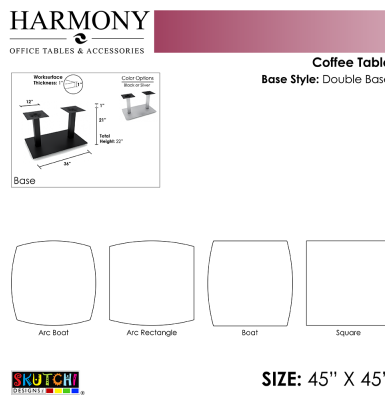

LARGE COFFEE TABLE | 45"X45" COFFEE TABLE WITH DOUBLE POST BASE | HARMONY SERIES OFFICE TABLE | AVAILABLE IN 4 SHAPES

\$872.06

- **Table Top Shapes Available:** Arc Boat; Arc Rectangle; Boat; Square
- **Table Top size:** 45"x45"
- **Features:**
 - Height: 22"
 - Double post metal base, available in silver or matte black finish
 - Contemporary design with modern accents
 - 9 quickship laminates available with correlating edge banding
 - Coordinates with the [Sapphire Wall System](#) and [Sapphire Cubicle System](#) for a uniformed working environment

Also, you can call toll-free (888) 993-3757 to customize this table with another size, tabletop shape, base, or laminates available.

SKU: HARO-45X45-22DOU

GALLERY IMAGES

PRODUCT DESCRIPTION

Coffee tables are designed to sit low to the ground, and usually in a sitting or commonly shared area. Normally used for setting beverages, remote controls, magazines, books, decorative objects, and other small items.

The coffee tables featured in our **Harmony Office Table Series** come in a variety of tabletop heights and sizes. Choose your favorite from 8 different, unique shapes and 5 different bases in either matte black or brushed metal.