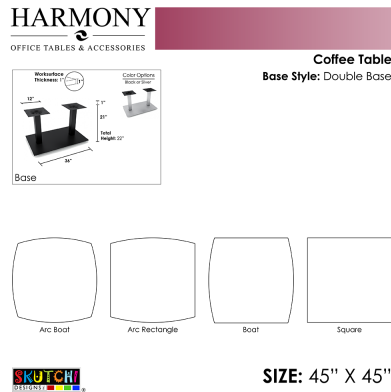

LARGE COFFEE TABLE | 45"X45" COFFEE TABLE WITH DOUBLE POST BASE | HARMONY SERIES OFFICE TABLE | AVAILABLE IN 4 SHAPES

\$872.06

- **Table Top Shapes Available:** Arc Boat; Arc Rectangle; Boat; Square
- **Table Top size:** 45"x45"
- **Features:**
 - Height: 22"
 - Double post metal base, available in silver or matte black finish
 - Contemporary design with modern accents
 - 8 quickship laminates available with correlating edge banding
 - Coordinates with the [Sapphire Wall System](#) and [Sapphire Cubicle System](#) for a uniformed working environment

1. Due to screen resolution and lighting variations color may look different in person from what you see in the image.

Also, you can call toll-free (888) 993-3757 to customize this table with another size, tabletop shape, base, or laminates available.

SKU: HARO-45X45-22DOU

GALLERY IMAGES

PRODUCT DESCRIPTION

Coffee tables are designed to sit low to the ground, and usually in a sitting or commonly shared area. Normally used for setting beverages, remote controls, magazines, books, decorative objects, and other small items.

The coffee tables featured in our **Harmony Office Table Series** come in a variety of tabletop heights and sizes. Choose your favorite from 8 different, unique shapes and 5 different bases in either matte black or brushed metal.