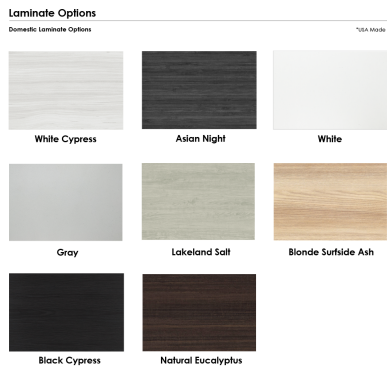

LARGE COFFEE TABLE | 45"X45" COFFEE TABLE WITH DOUBLE POST BASE | HARMONY SERIES OFFICE TABLE | AVAILABLE IN 4 SHAPES

\$872.06

- **Table Top Shapes Available:** Arc Boat; Arc Rectangle; Boat; Square
- **Table Top size:** 45"x45"
- **Features:**
 - Height: 22"
 - Double post metal base, available in silver or matte black finish
 - Contemporary design with modern accents
 - 8 quickship laminates available with correlating edge banding
 - Coordinates with the [Sapphire Wall System](#) and [Sapphire Cubicle System](#) for a uniformed working environment

1. Due to screen resolution and lighting variations color may look different in person from what you see in the image.

Also, you can call toll-free (888) 993-3757 to customize this table with another size, tabletop shape, base, or laminates available.

SKU: HARO-45X45-22DOU

GALLERY IMAGES

PRODUCT DESCRIPTION

Coffee tables are designed to sit low to the ground, and usually in a sitting or commonly shared area. Normally used for setting beverages, remote controls, magazines, books, decorative objects, and other small items.

The coffee tables featured in our **Harmony Office Table Series** come in a variety of tabletop heights and sizes. Choose your favorite from 8 different, unique shapes and 5 different bases in either matte black or brushed metal.