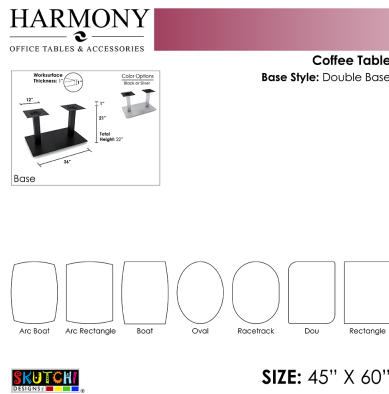

**WIDE COFFEE TABLE | 45"X60" COFFEE TABLE WITH DOUBLE POST BASE | HARMONY
SERIES OFFICE TABLE | AVAILABLE IN 7 SHAPES**

\$1,113.18

- **Table Top Shapes Available:** Arc Boat; Arc Rectangle; Boat; Duo; Oval; Racetrack; Rectangle
- **Table Top size:** 45"x60"
- **Features:**
 - Height: 22"
 - Double post metal base, available in silver or matte black finish
 - Contemporary design with modern accents
 - 9 quickship laminates available with correlating edge banding
 - Coordinates with the [Sapphire Wall System](#) and [Sapphire Cubicle System](#) for a

uniformed working environment

Also, you can call toll-free (888) 993-3757 to customize this table with another size, tabletop shape, base, or laminates available.

SKU: HARO-45X60-22DOU

GALLERY IMAGES

PRODUCT DESCRIPTION

Coffee tables are designed to sit low to the ground, and usually in a sitting or commonly shared area. Normally used for setting beverages, remote controls, magazines, books, decorative objects, and other small items.

The coffee tables featured in our **Harmony Office Table Series** come in a variety of tabletop heights and sizes. Choose your favorite from 8 different, unique shapes and 5 different bases in either matte black or brushed metal.