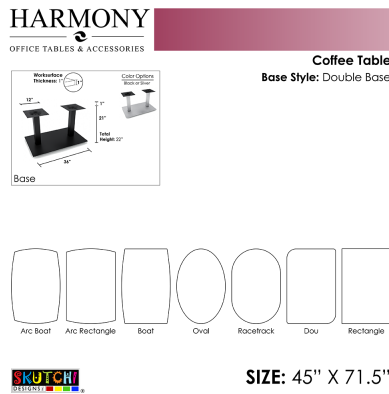

**LARGE OFFICE COFFEE TABLE | 45"X70" COFFEE TABLE WITH DOUBLE POST BASE |
HARMONY SERIES OFFICE TABLE | AVAILABLE IN 7 SHAPES**

\$1,113.18

- **Table Top Shapes Available: Arc Boat; Arc Rectangle; Boat; Duo; Oval; Racetrack; Rectangle**
- **Table Top size:** 45"x71.5"
- **Features:**
 - Height: 22"
 - Double post metal base, available in silver or matte black finish
 - Contemporary design with modern accents
 - 9 quickship laminates available with correlating edge banding
 - Coordinates with the [Sapphire Wall System](#) and [Sapphire Cubicle System](#) for a

uniformed working environment

Also, you can call toll-free (888) 993-3757 to customize this table with another size, tabletop shape, base, or laminates available.

SKU: HARO-45X70-22DOU

GALLERY IMAGES

PRODUCT DESCRIPTION

Coffee tables are designed to sit low to the ground, and usually in a sitting or commonly shared area. Normally used for setting beverages, remote controls, magazines, books, decorative objects, and other small items.

The coffee tables featured in our **Harmony Office Table Series** come in a variety of tabletop heights and sizes. Choose your favorite from 8 different, unique shapes and 5 different bases in either matte black or brushed metal.