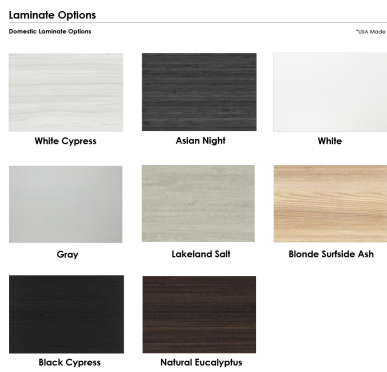

uniformed working environment

1. Due to screen resolution and lighting variations color may look different in person from what you see in the image.

Also, you can call toll-free (888) 993-3757 to customize this table with another size, tabletop shape, base, or laminates available.

SKU: HARO-45X70-22DOU

GALLERY IMAGES

PRODUCT DESCRIPTION

Coffee tables are designed to sit low to the ground, and usually in a sitting or commonly shared area. Normally used for setting beverages, remote controls, magazines, books, decorative objects, and other small items.

The coffee tables featured in our **Harmony Office Table Series** come in a variety of tabletop heights