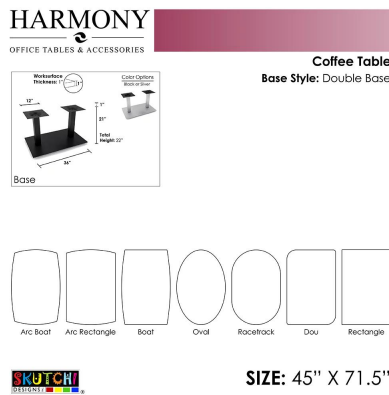

**LARGE OFFICE COFFEE TABLE | 45"X70" COFFEE TABLE WITH DOUBLE POST BASE |  
HARMONY SERIES OFFICE TABLE | AVAILABLE IN 7 SHAPES**

**\$1,113.18**

- **Table Top Shapes Available: Arc Boat; Arc Rectangle; Boat; Duo; Oval; Racetrack; Rectangle**
- **Table Top size:** 45"x71.5"
- **Features:**
  - Height: 22"
  - Double post metal base, available in silver or matte black finish
  - Contemporary design with modern accents
  - 8 quickship laminates available with correlating edge banding
  - Coordinates with the [Sapphire Wall System](#) and [Sapphire Cubicle System](#) for a

uniformed working environment

1. Due to screen resolution and lighting variations color may look different in person from what you see in the image.

**Also, you can call toll-free (888) 993-3757 to customize this table with another size, tabletop shape, base, or laminates available.**

### PRODUCT DESCRIPTION

**Coffee tables** are designed to sit low to the ground, and usually in a sitting or commonly shared area. Normally used for setting beverages, remote controls, magazines, books, decorative objects, and other small items.